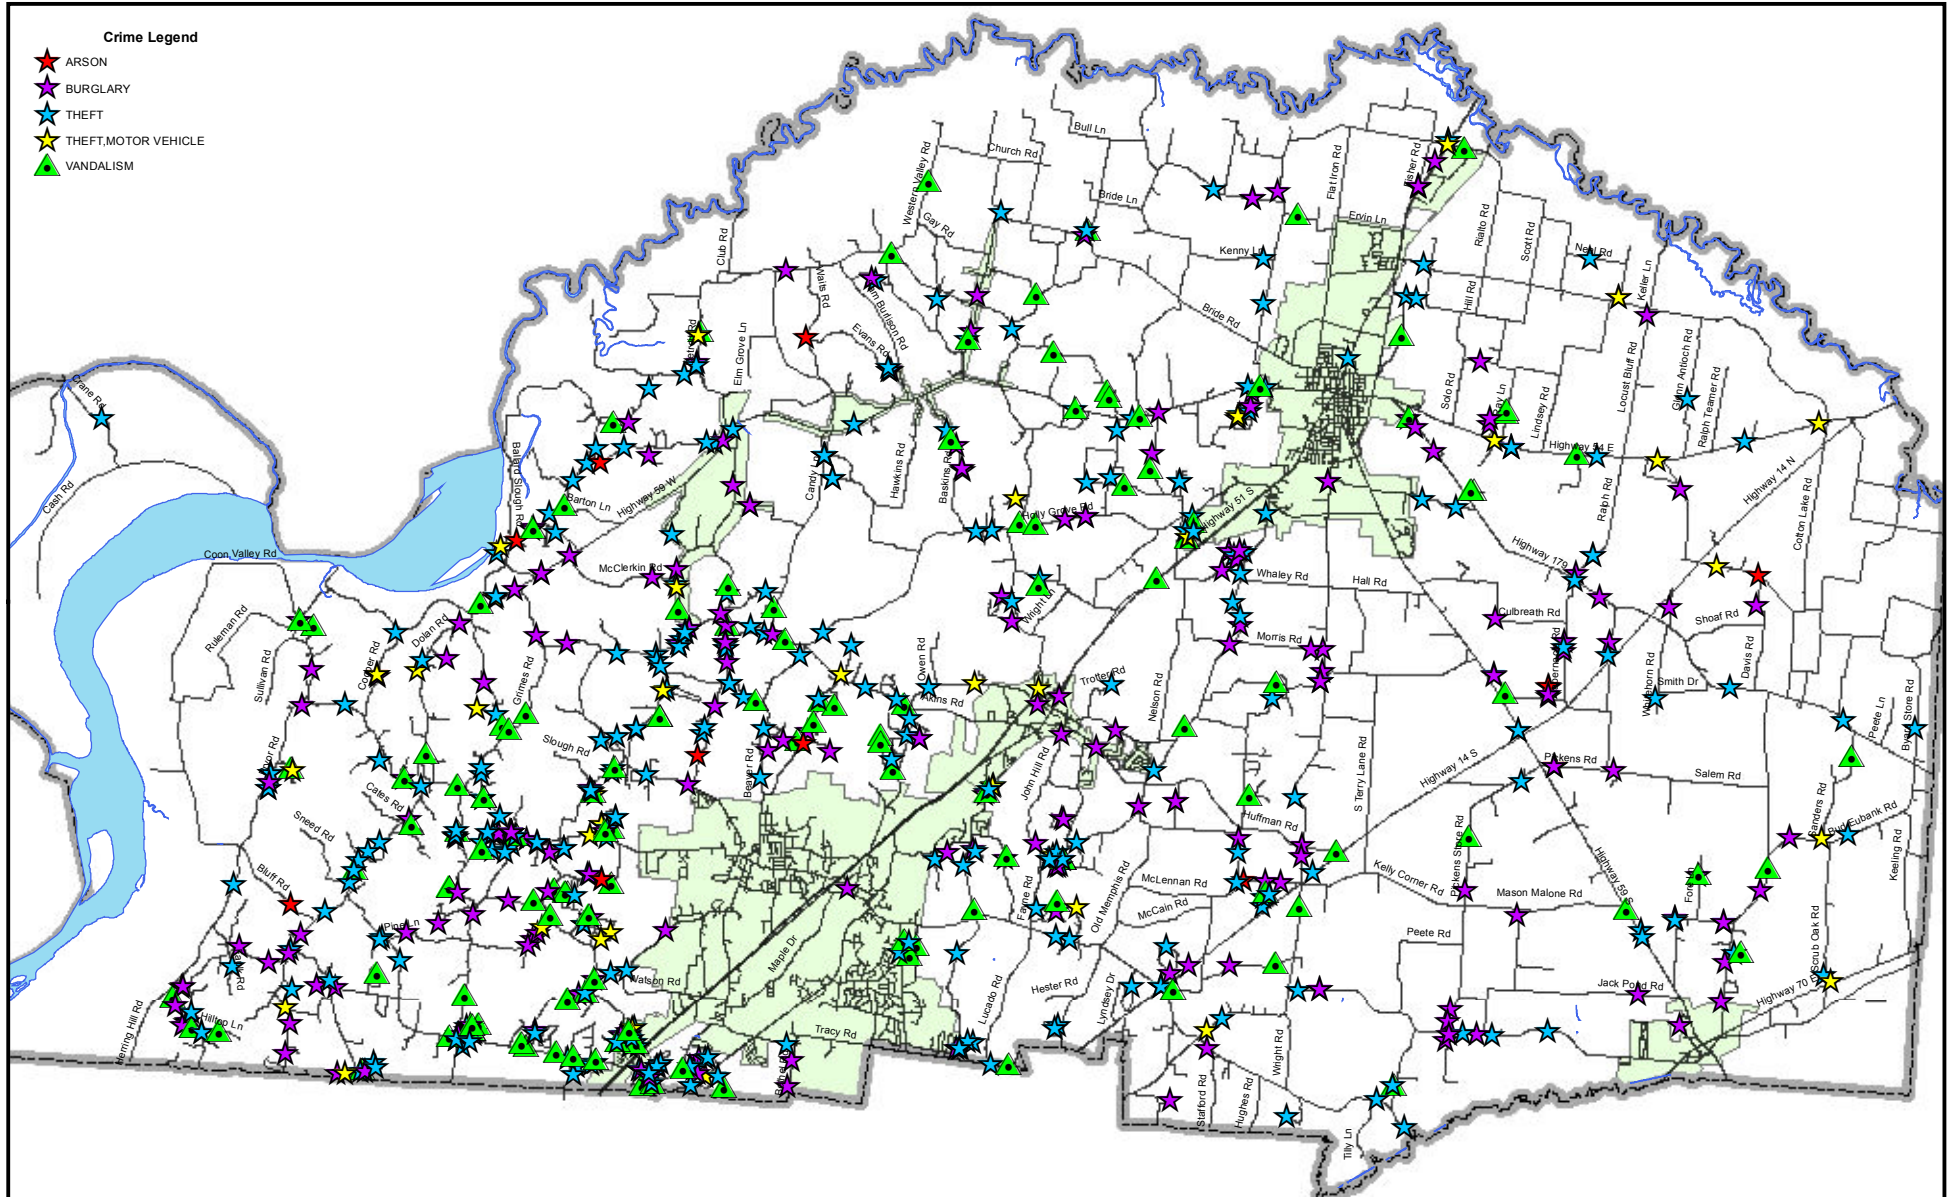

TIPTON COUNTY SHERIFF'S OFFICE CRIME ANALYSIS & MAPPING

Map Created 5 May 2011
Data sources on file.
by R. Beanblossom, TCSO