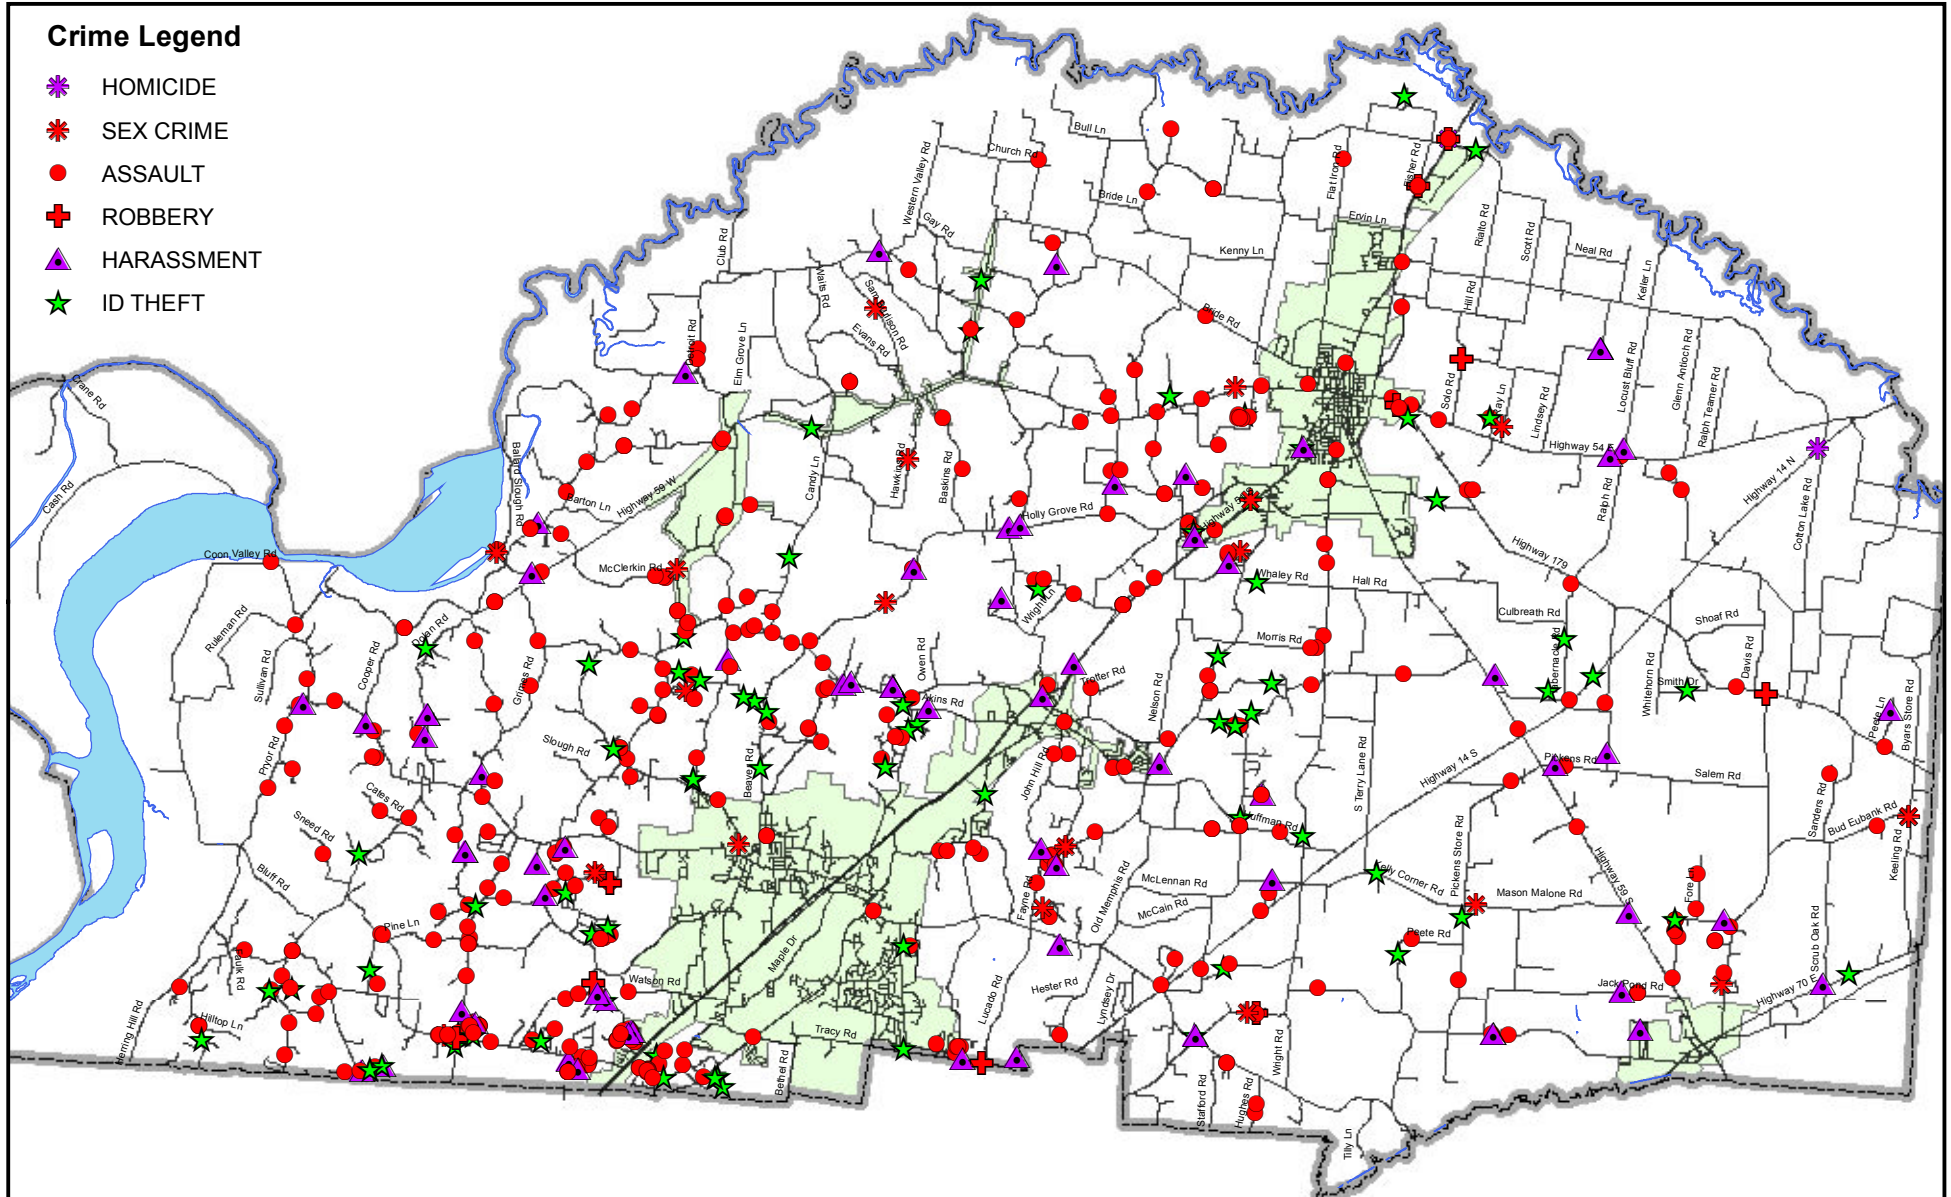

TIPTON COUNTY SHERIFF'S OFFICE CRIME ANALYSIS & MAPPING

Map Created 5 May 2011
Data sources on file.
by R. Beanblossom, TCISO

Map Legend

- Rivers/streams
- Roads
- County Limits
- City Limits

ANNUAL CRIME REPORT Crimes Against the Person 2007