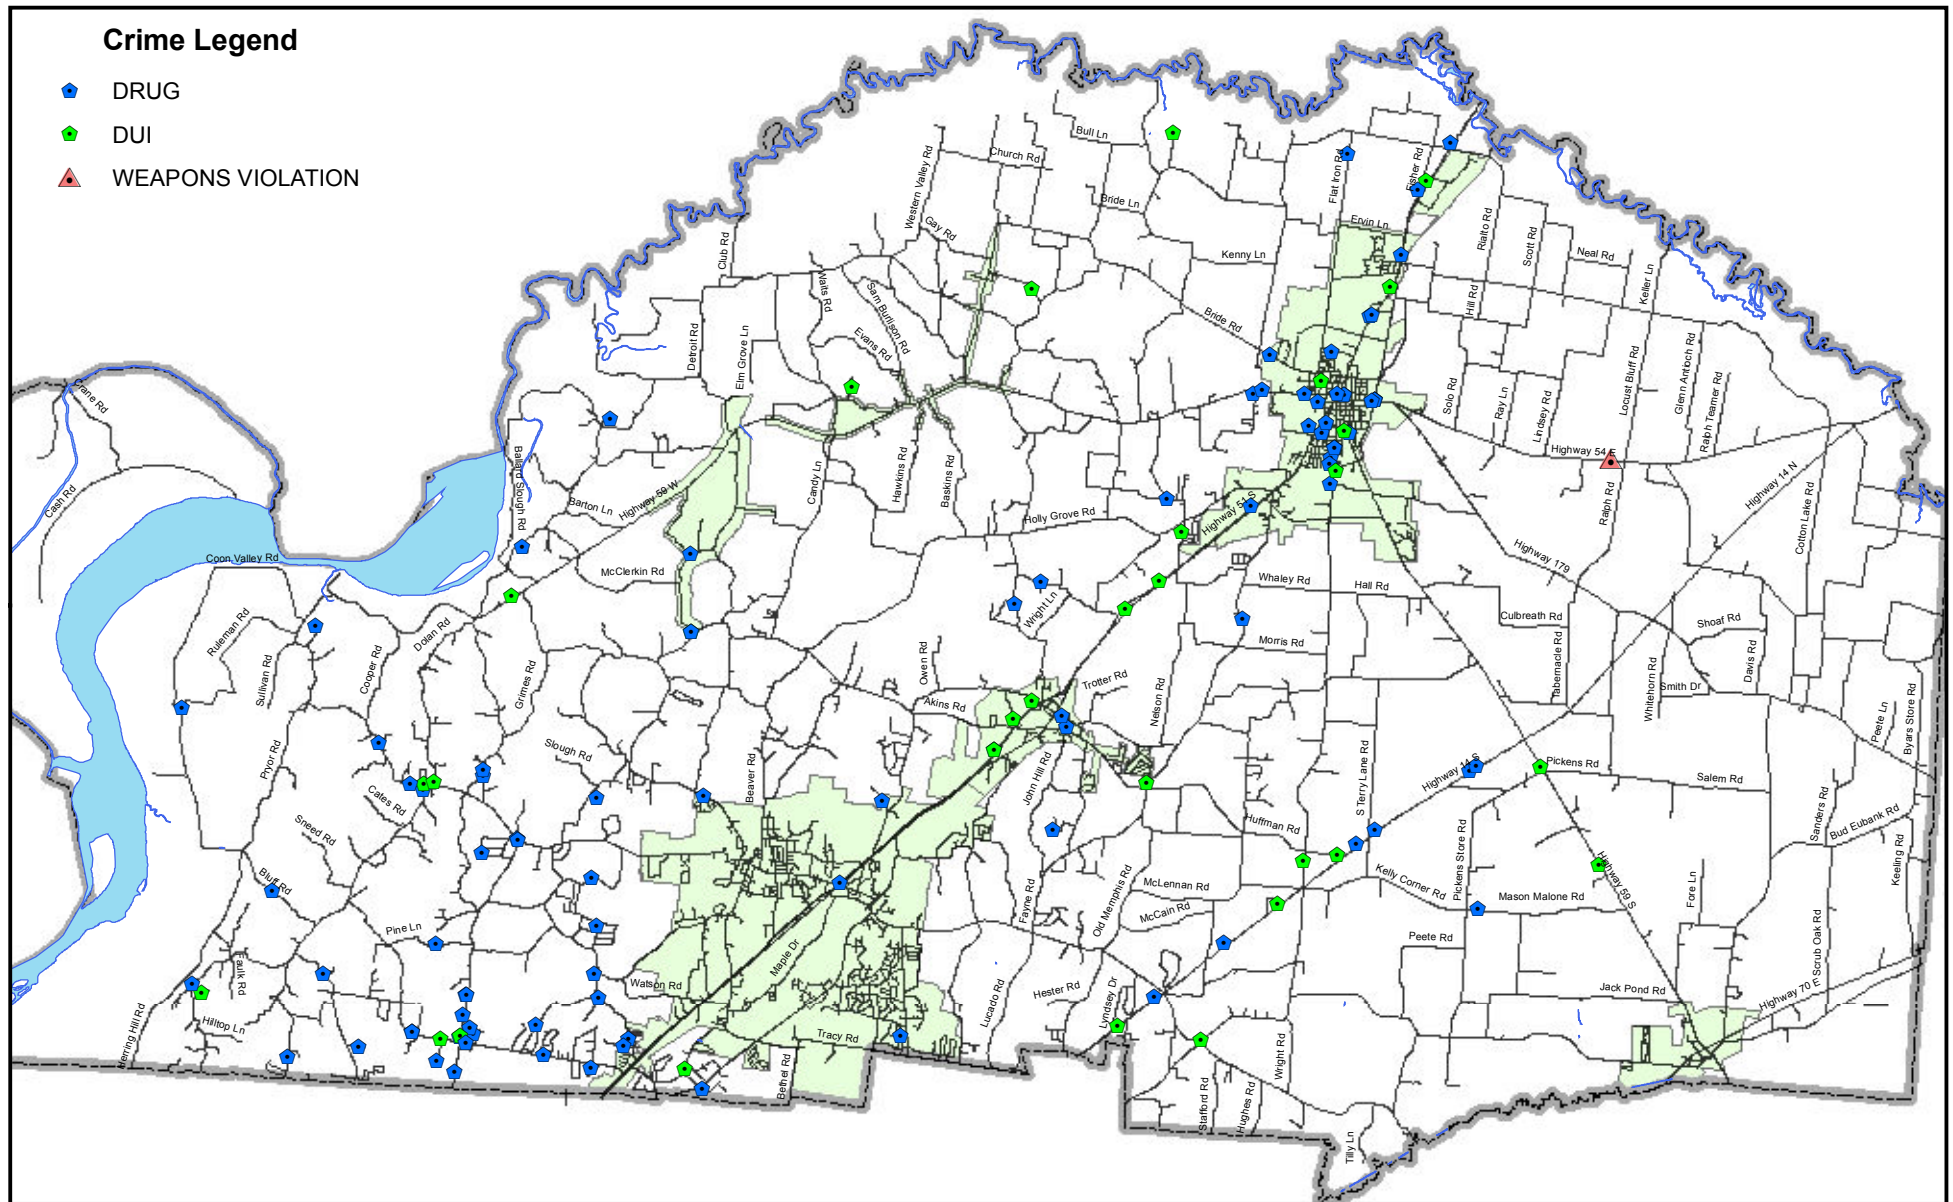

TIPTON COUNTY SHERIFF'S OFFICE CRIME ANALYSIS & MAPPING

Map Created 5 May 2011
Data sources on file.
by R. Beanblossom, TCSSO

ANNUAL CRIME REPORT Crimes Against Society 2007