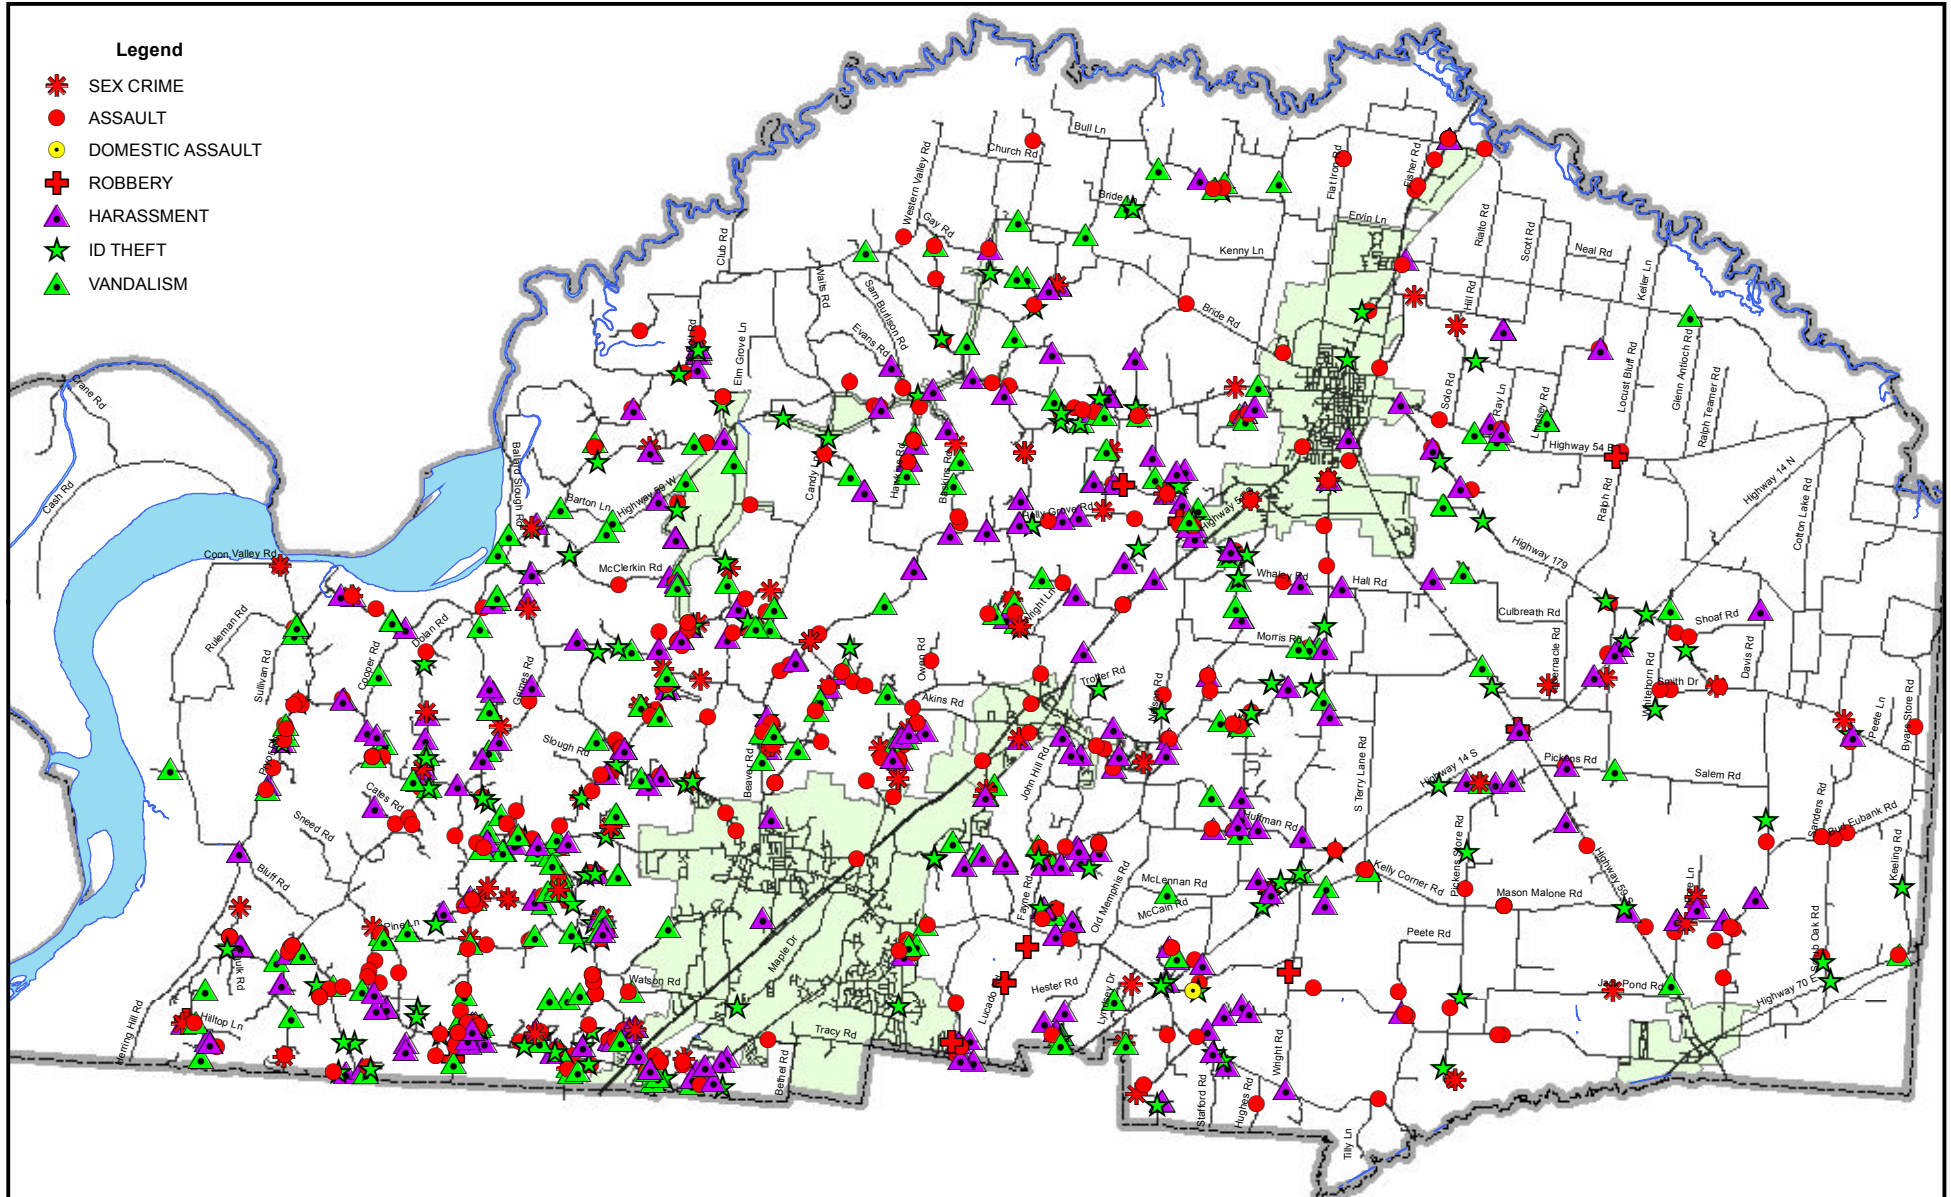

TIPTON COUNTY SHERIFF'S OFFICE CRIME ANALYSIS & MAPPING

Map Created 5 May 2011
Data sources on file.
by R. Beanblossom, TCSO

Map Legend

- Rivers/streams
- Roads
- County Limits
- City Limits

ANNUAL CRIME REPORT Crimes Against the Person 2008