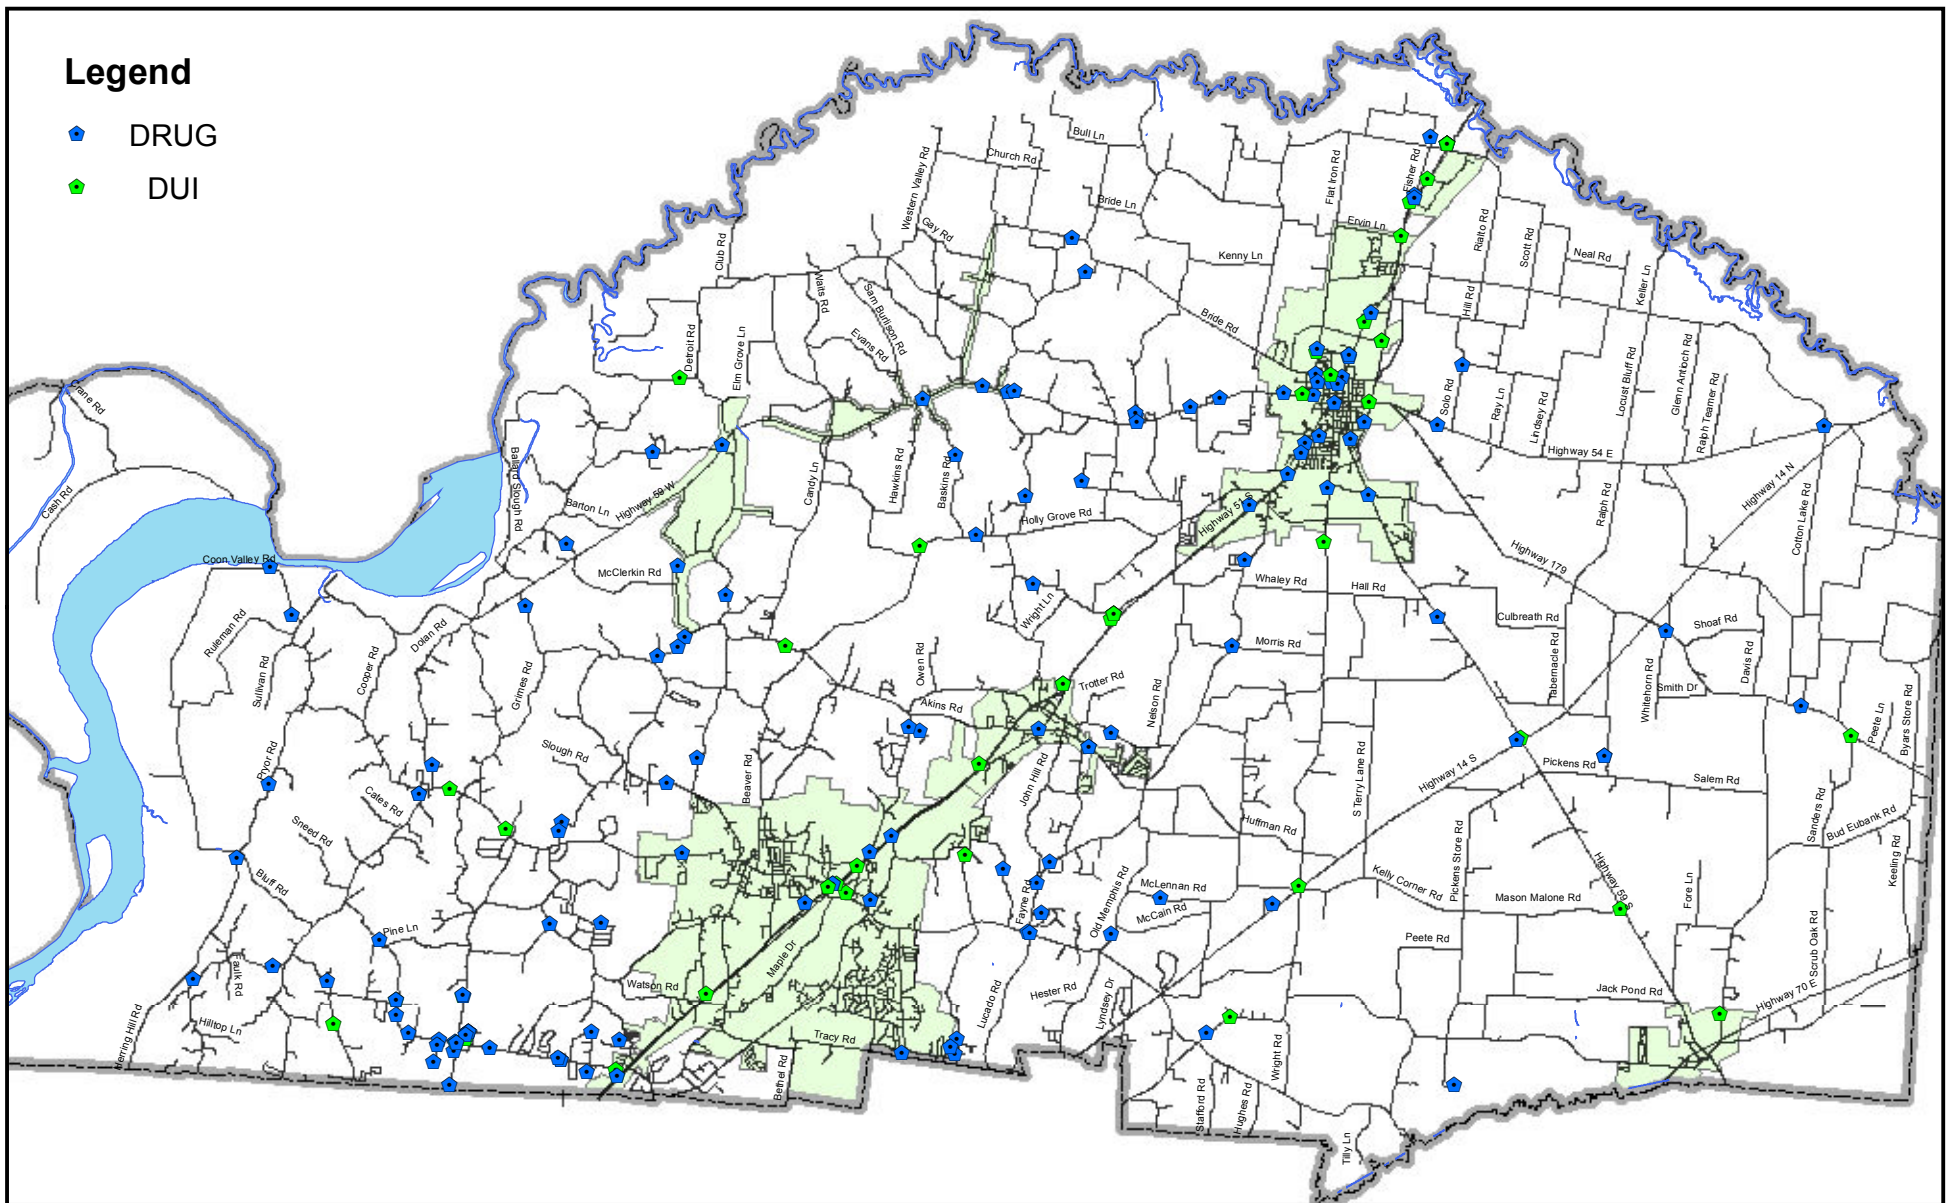

TIPTON COUNTY SHERIFF'S OFFICE CRIME ANALYSIS & MAPPING

Map Created 5 May 2011
Data sources on file.
by R. Beanblossom, TCSSO

Map Legend

- Rivers/streams
- Roads
- County Limits
- City Limits

ANNUAL CRIME REPORT Crimes Against Society 2008

0   1.5   3   6 Miles