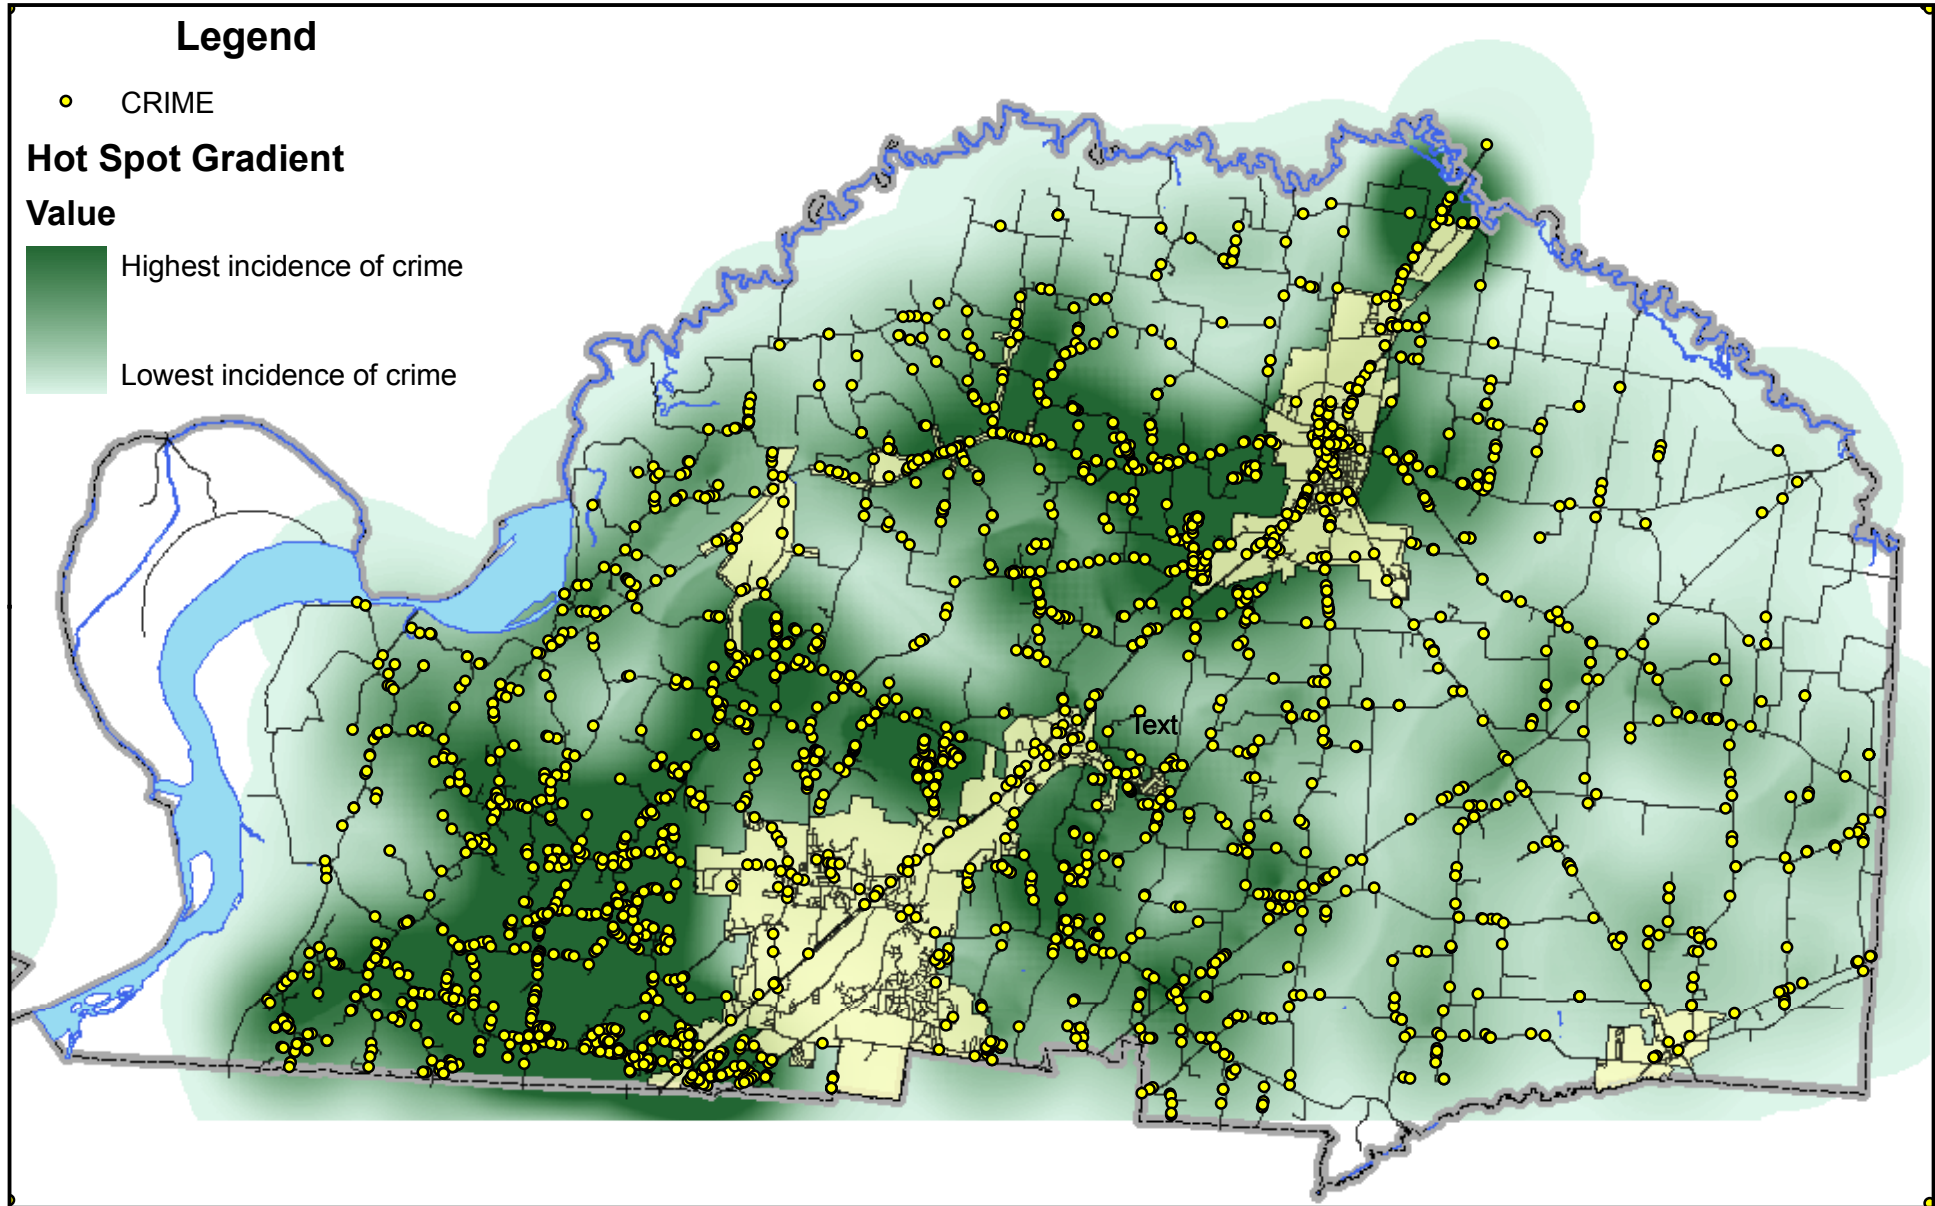

TIPTON COUNTY SHERIFF'S OFFICE CRIME ANALYSIS & MAPPING

Legend

- Roads
- City Limits
- Rivers/streams
- County Limits

ANNUAL CRIME REPORT Crime Hot Spots from 2009

0 1.5 3 6 Miles