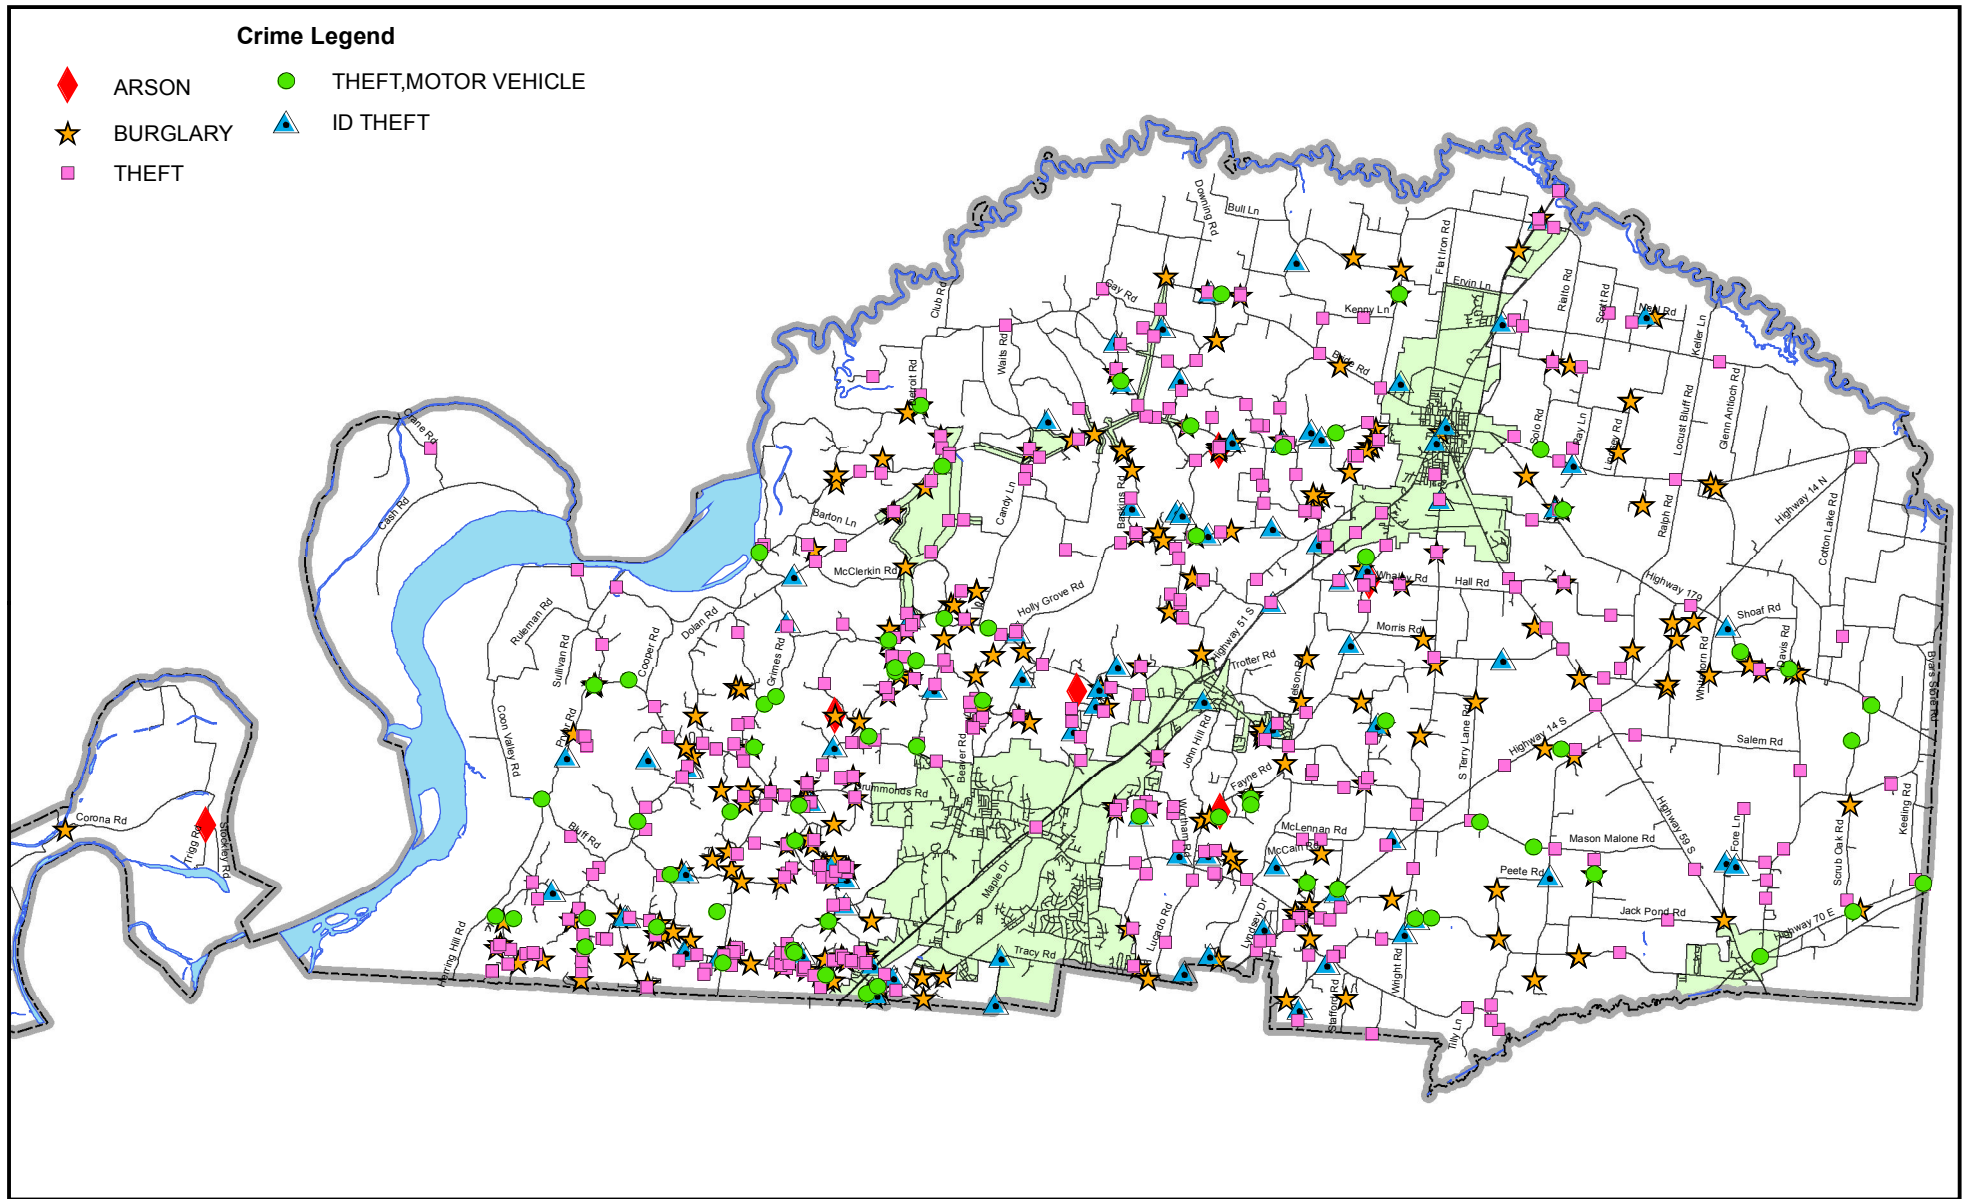

TIPTON COUNTY SHERIFF'S OFFICE CRIME ANALYSIS & MAPPING

Crime Legend

- ARSON
- ★ BURGLARY
- THEFT
- THEFT, MOTOR VEHICLE
- ▲ ID THEFT

Map Legend

- Roads
- Rivers/streams
- County Limits
- City Limits

ANNUAL PROPERTY CRIME REPORT 2010

Map Created 13 January 2011
Data sources on file.
by R. Beanblossom, TCSO