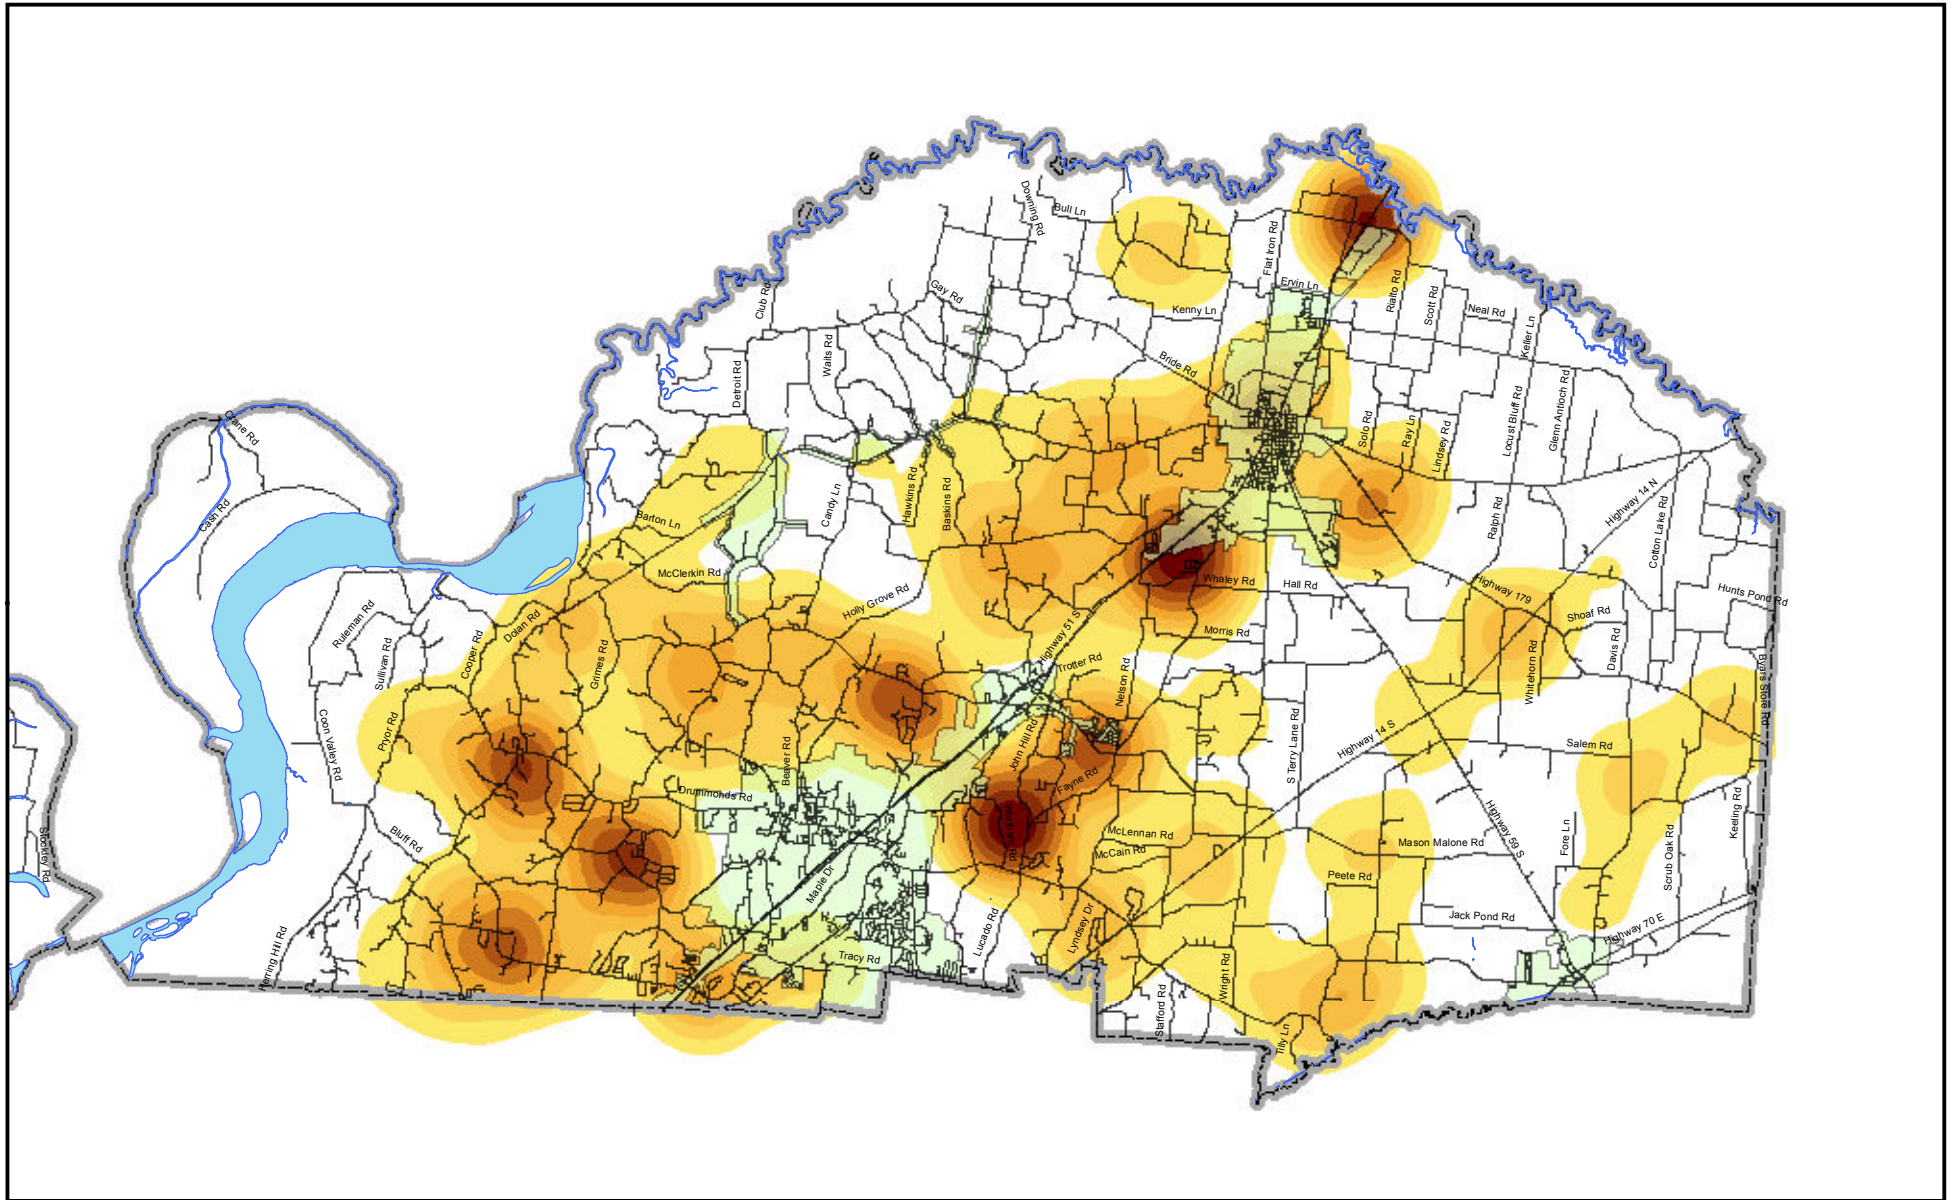

TIPTON COUNTY SHERIFF'S OFFICE CRIME ANALYSIS & MAPPING

Map Created 15 April 2011
Data sources on file.
by R. Beanblossom, TCOS

Map Legend

- Rivers/streams
- Roads
- County Limits
- City Limits

MONTHLY CRIME MAP

Darker Shade Indicates More Severe Problem

March 2011