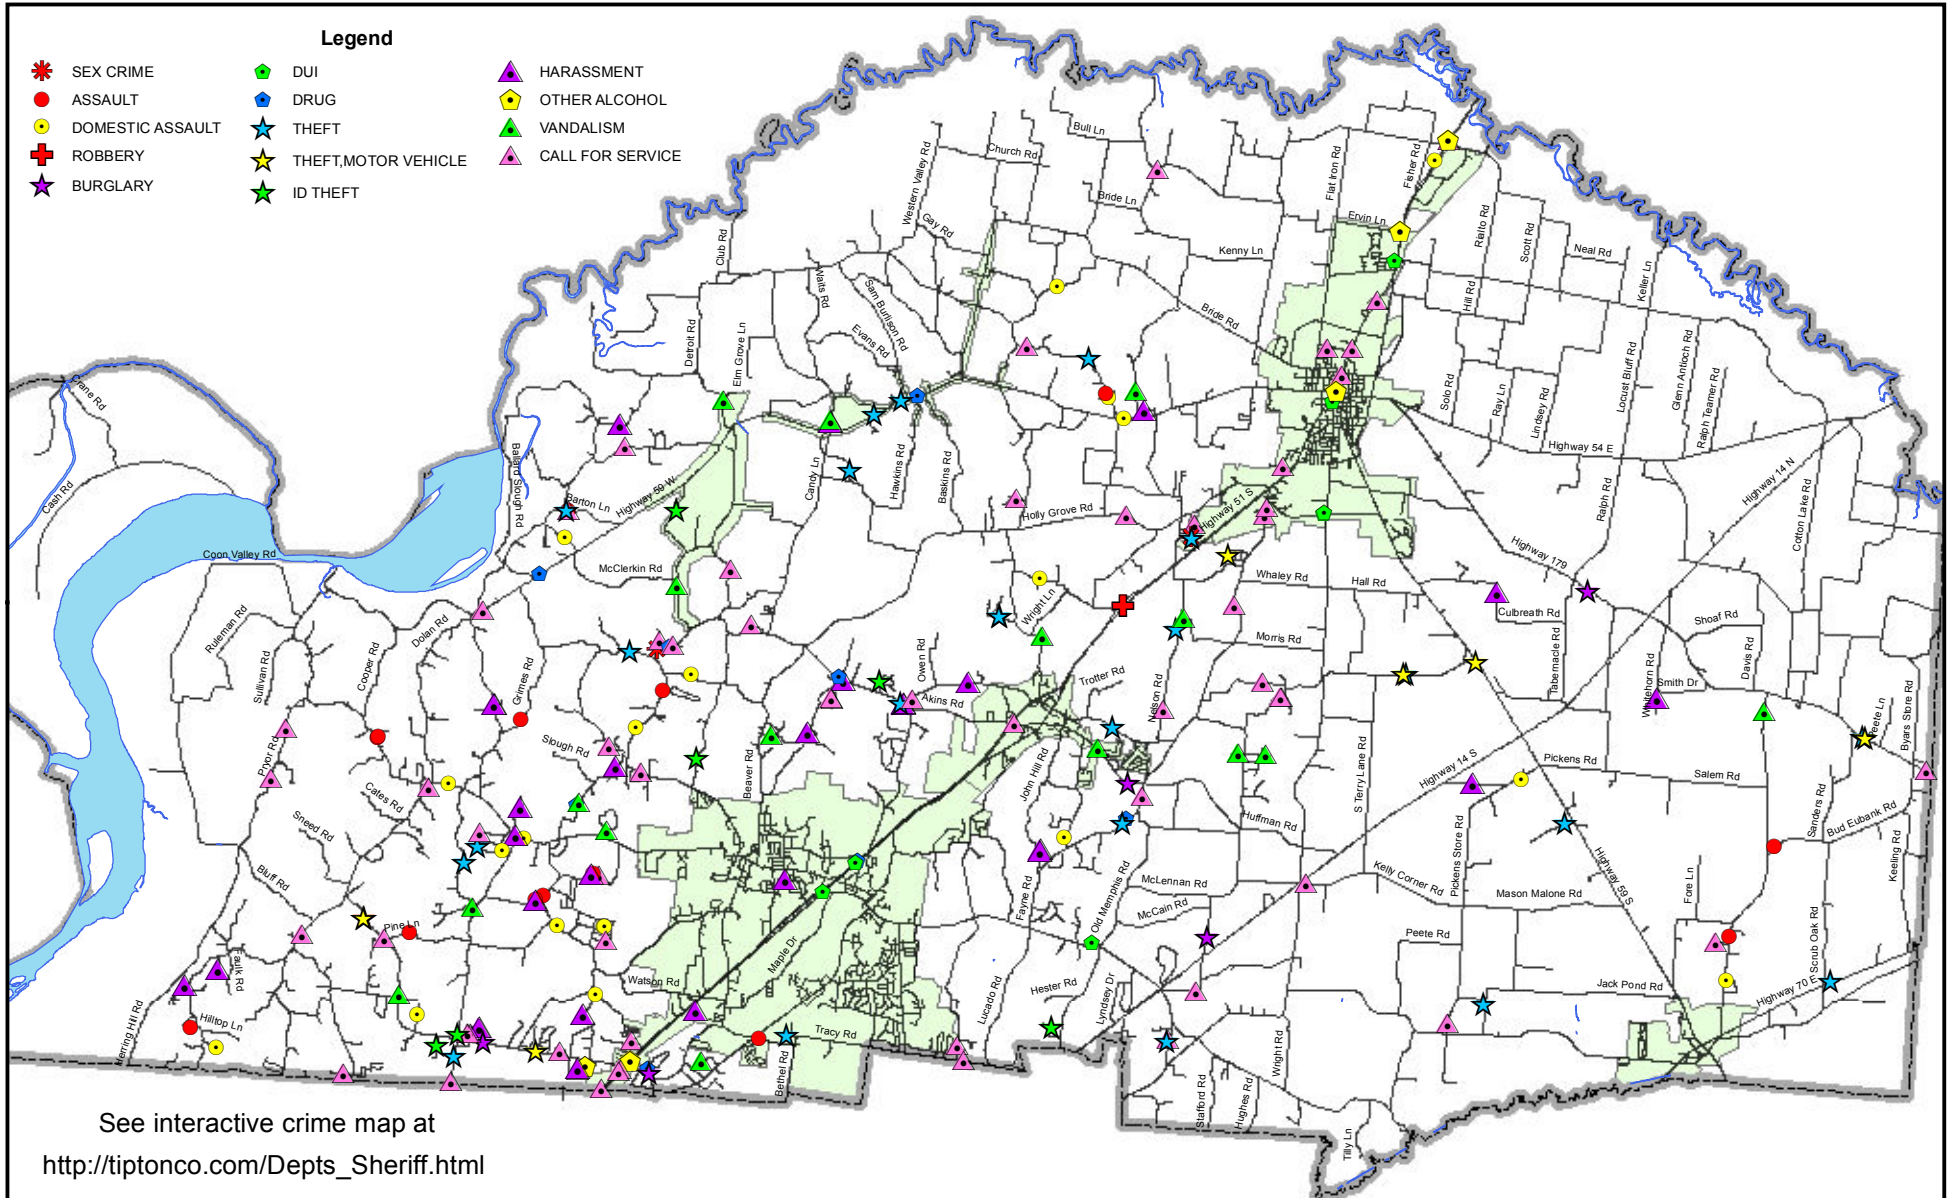

TIPTON COUNTY SHERIFF'S OFFICE CRIME ANALYSIS & MAPPING

Map Created 8 April 2011
Data sources on file.
by R. Beanblossom, TCSO

Map Legend

- Rivers/streams
- Roads
- County Limits
- City Limits

MONTHLY CRIME MAP April 2011