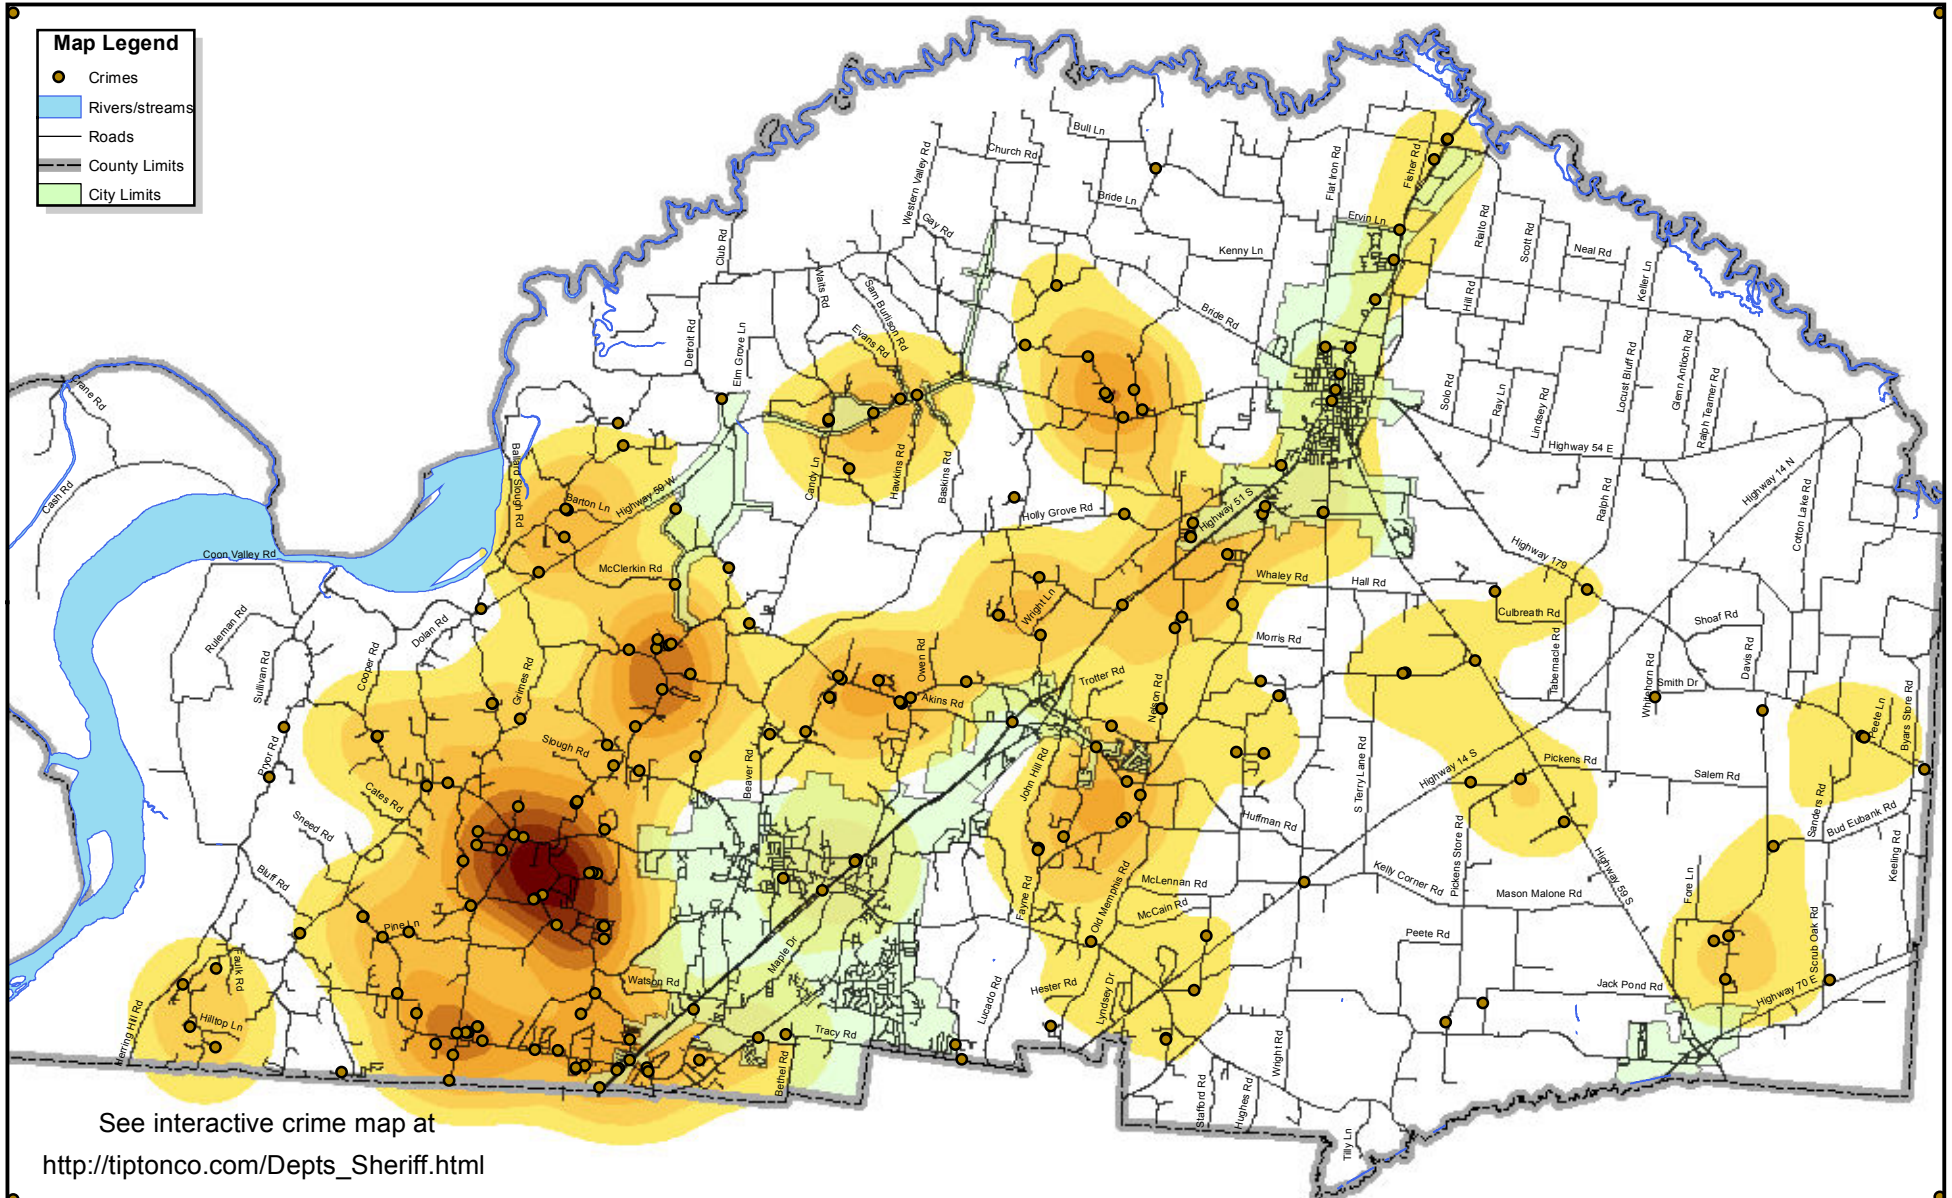

TIPTON COUNTY SHERIFF'S OFFICE CRIME ANALYSIS & MAPPING

Map Created 8 April 2011
Data sources on file.
by R. Beanblossom, TCSO

MONTHLY CRIME HOT SPOT MAP

Darker shades indicate more severe problem area

April 2011