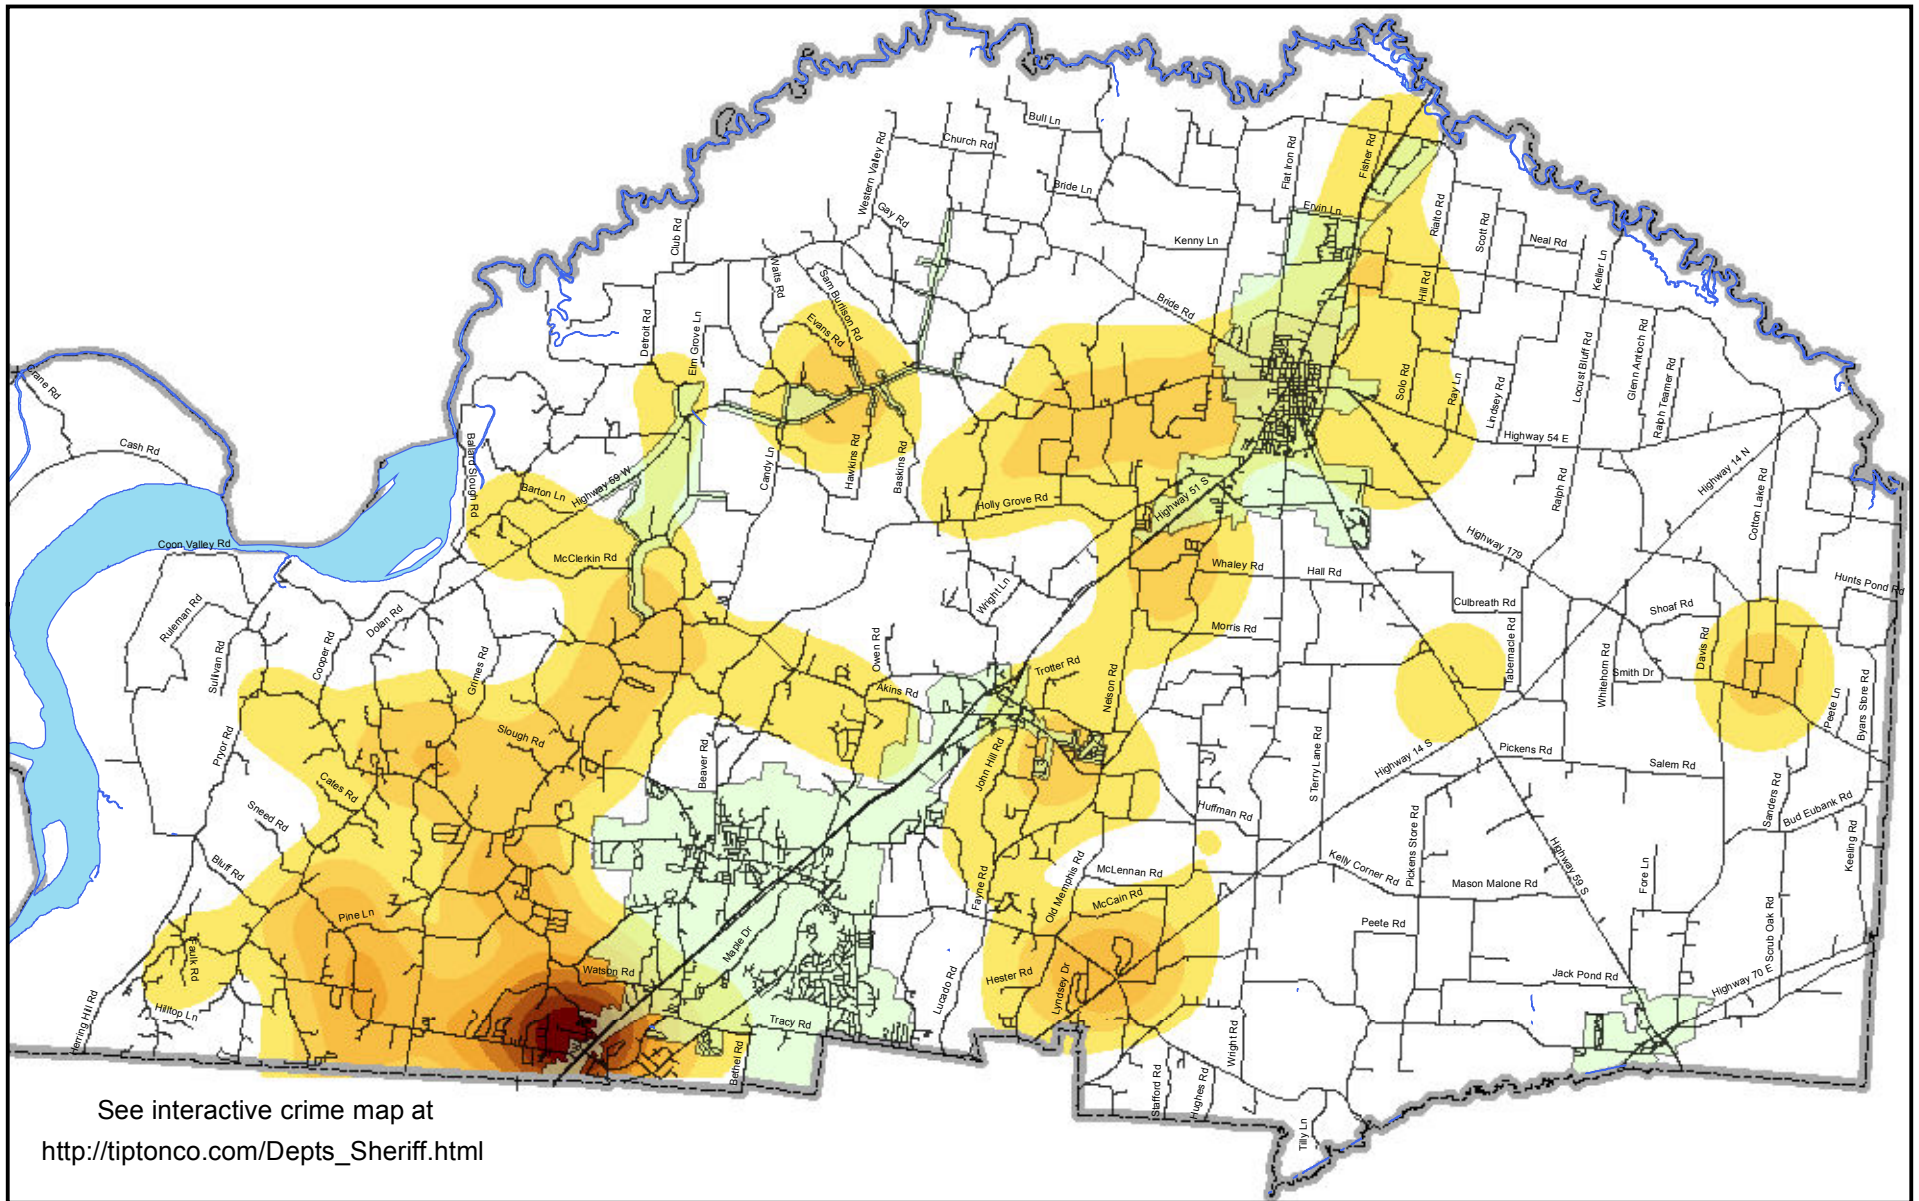

TIPTON COUNTY SHERIFF'S OFFICE CRIME ANALYSIS & MAPPING

See interactive crime map at
<http://tiptonco.com/Depts_Sheriff.html>

Map Created 2 June 2011
Data sources on file.
by R. Beanblossom, TCSO

Map Legend

- Rivers/streams
- Roads
- County Limits
- City Limits

MONTHLY CRIME HOT SPOT MAP

Darker color indicates more severe problem area

May 2011