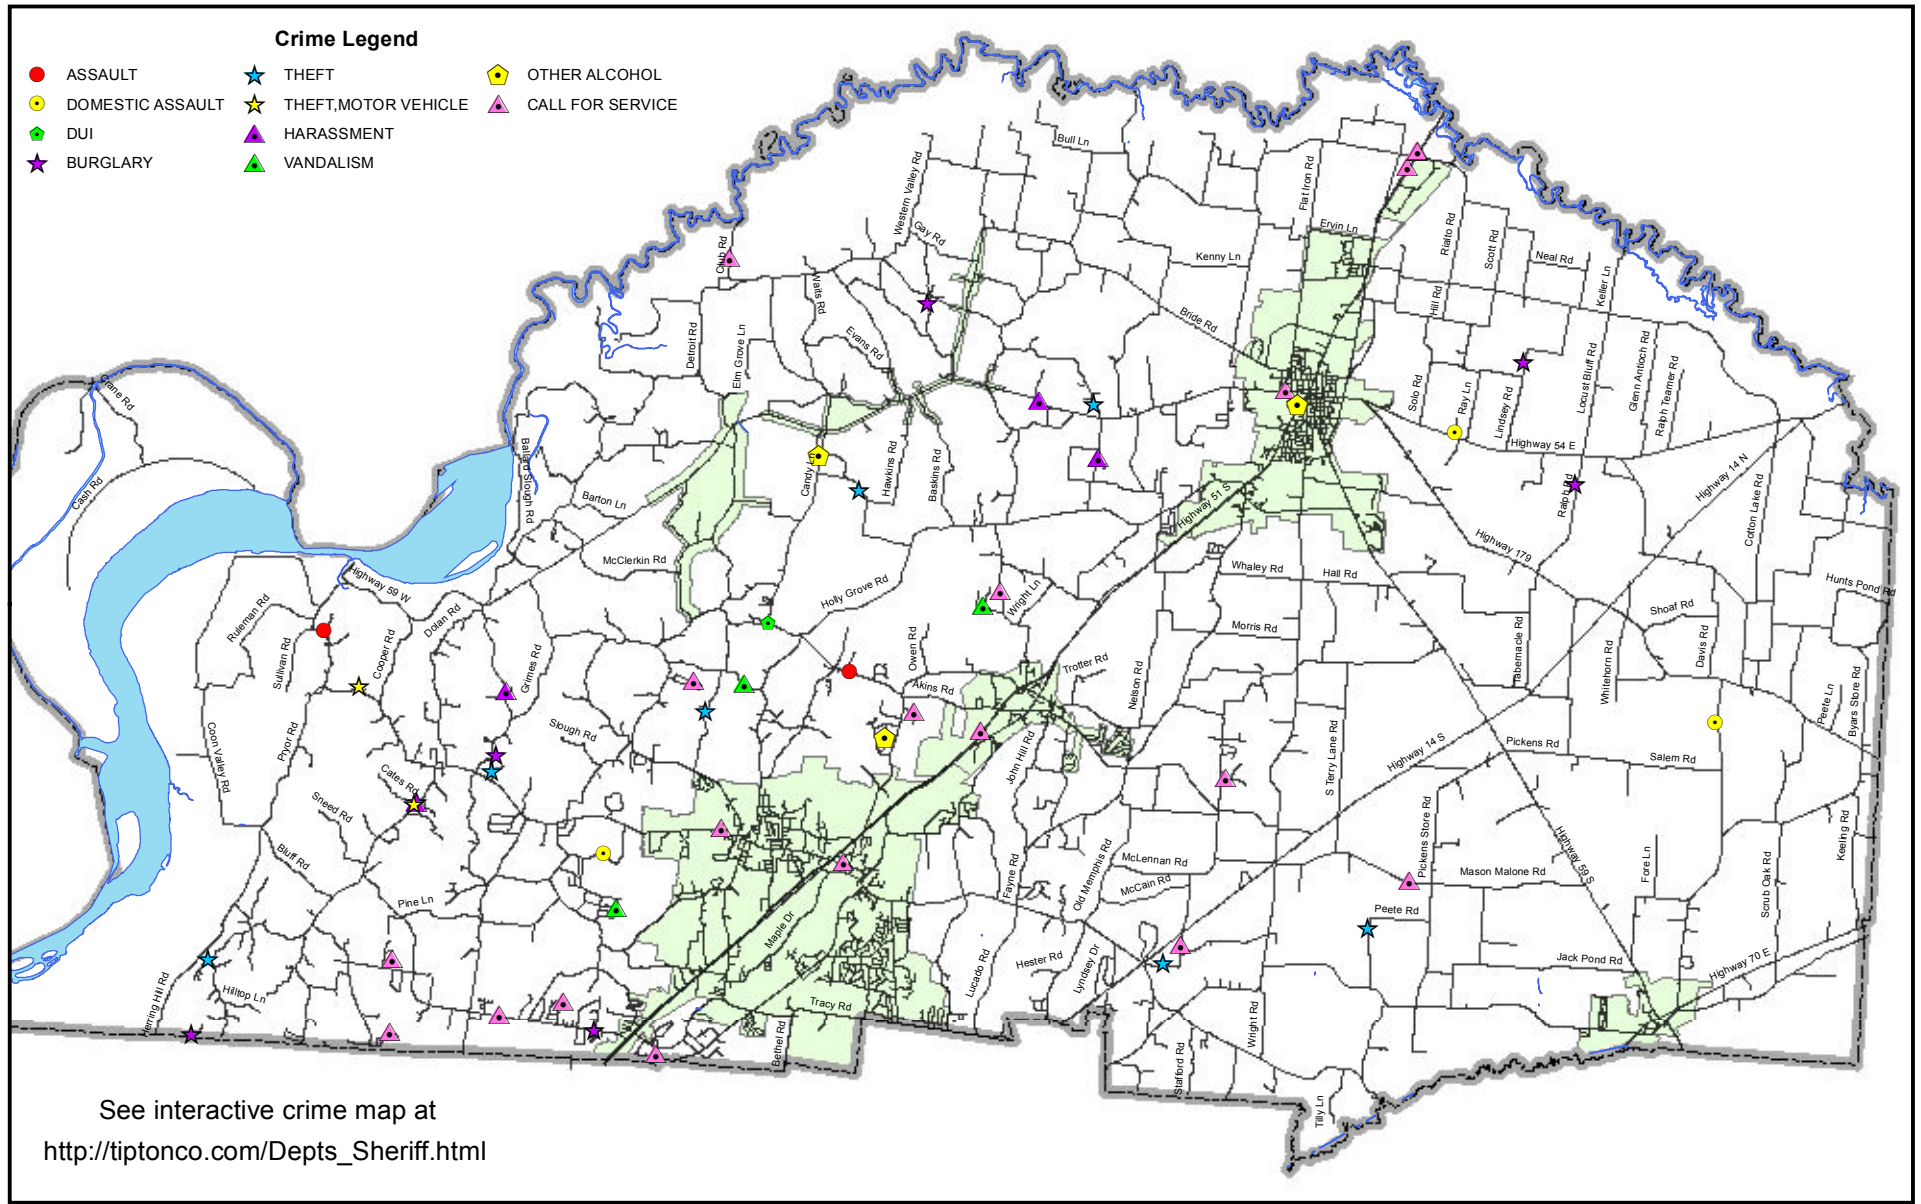

TIPTON COUNTY SHERIFF'S OFFICE CRIME ANALYSIS & MAPPING

See interactive crime map at
<http://tiptonco.com/Depts_Sheriff.html>

Map Created 12 July 2011
Data sources on file.
by R. Beanblossom, TCOS

Map Legend

- Rivers/streams
- Roads
- County Limits
- City Limits

MONTHLY CRIME MAP June 2011