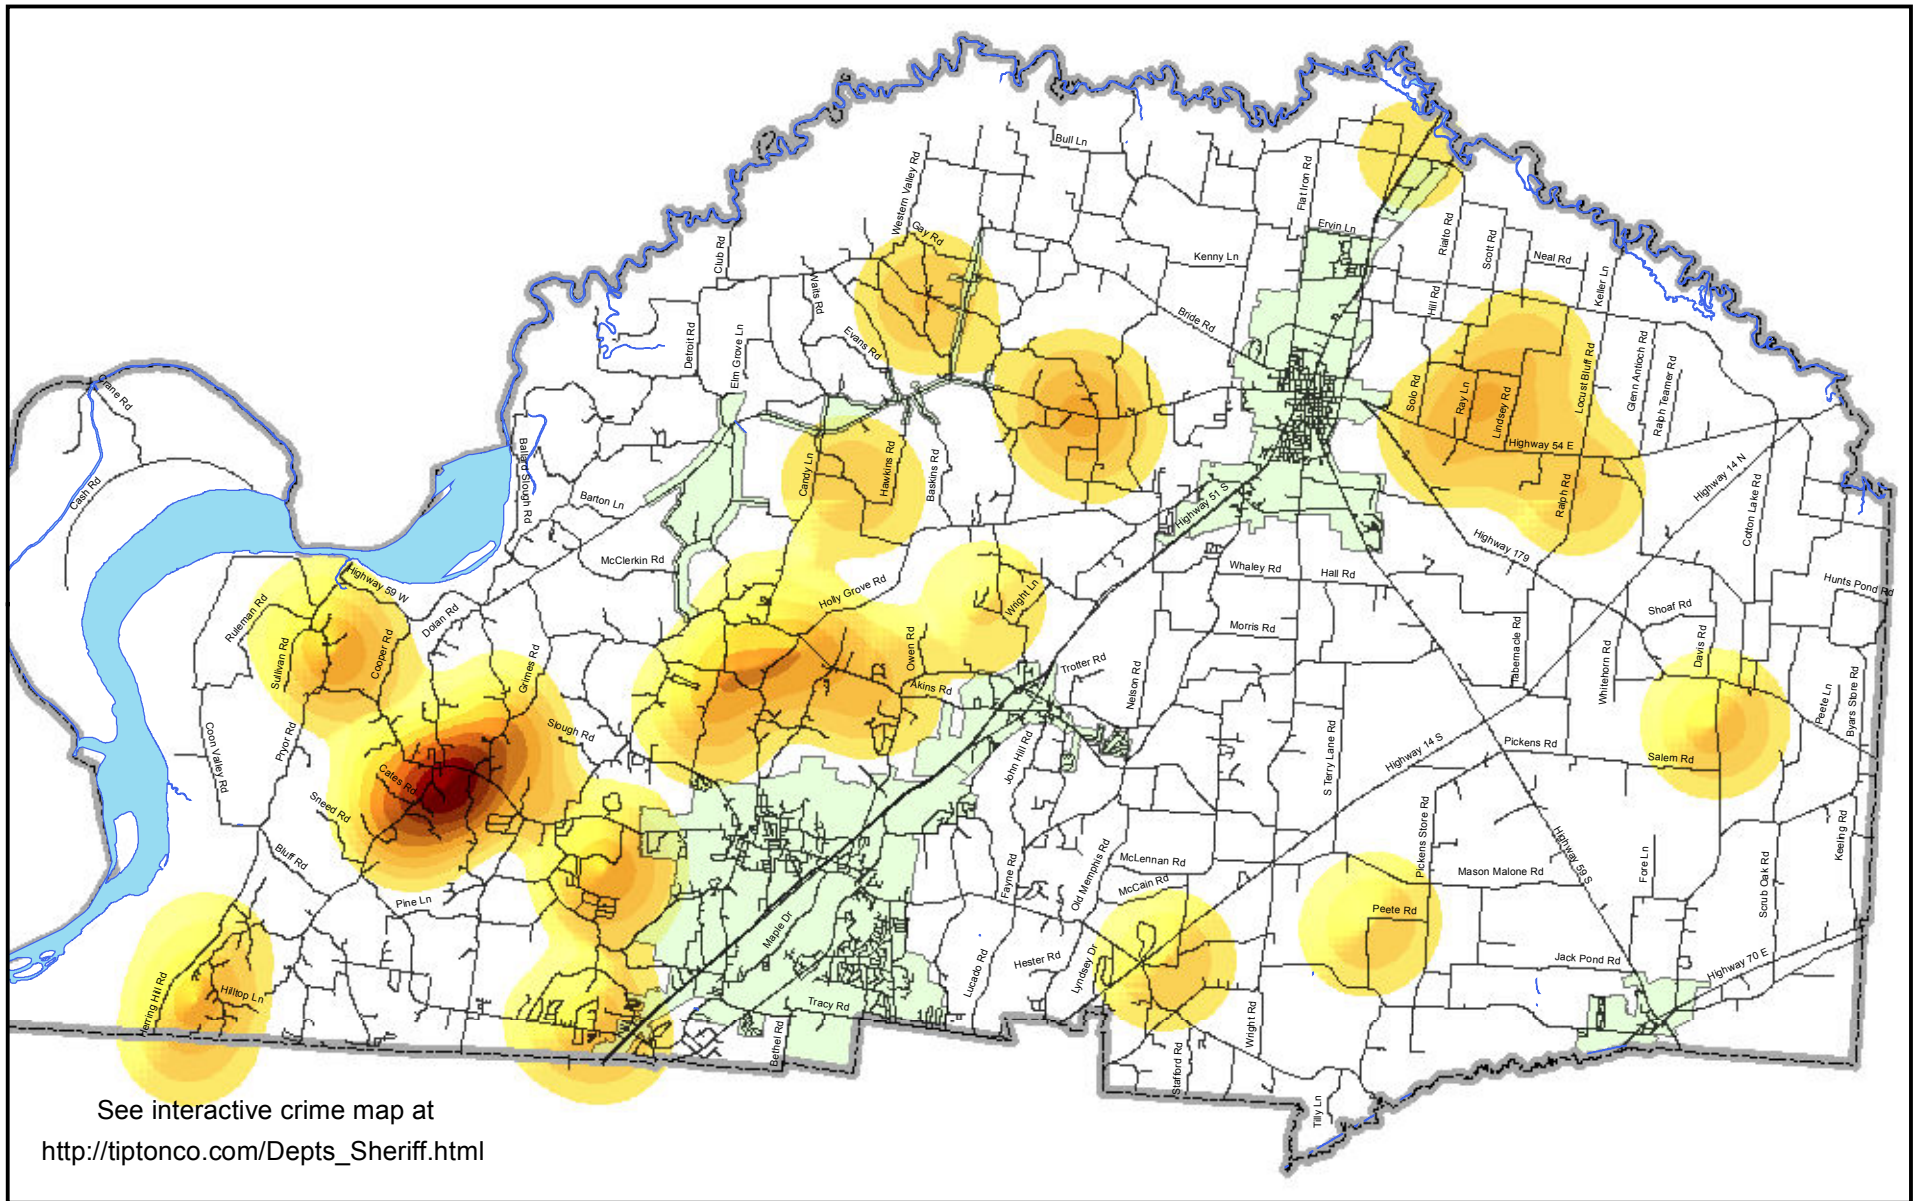

TIPTON COUNTY SHERIFF'S OFFICE CRIME ANALYSIS & MAPPING

See interactive crime map at
<http://tiptonco.com/Depts_Sheriff.html>

Map Created 12 July 2011
Data sources on file.
by R. Beanblossom, TCSSO

Map Legend

- Rivers/streams
- Roads
- County Limits
- City Limits

MONTHLY CRIME HOT SPOT MAP

Darker shade indicates more severe problem area

June 2011