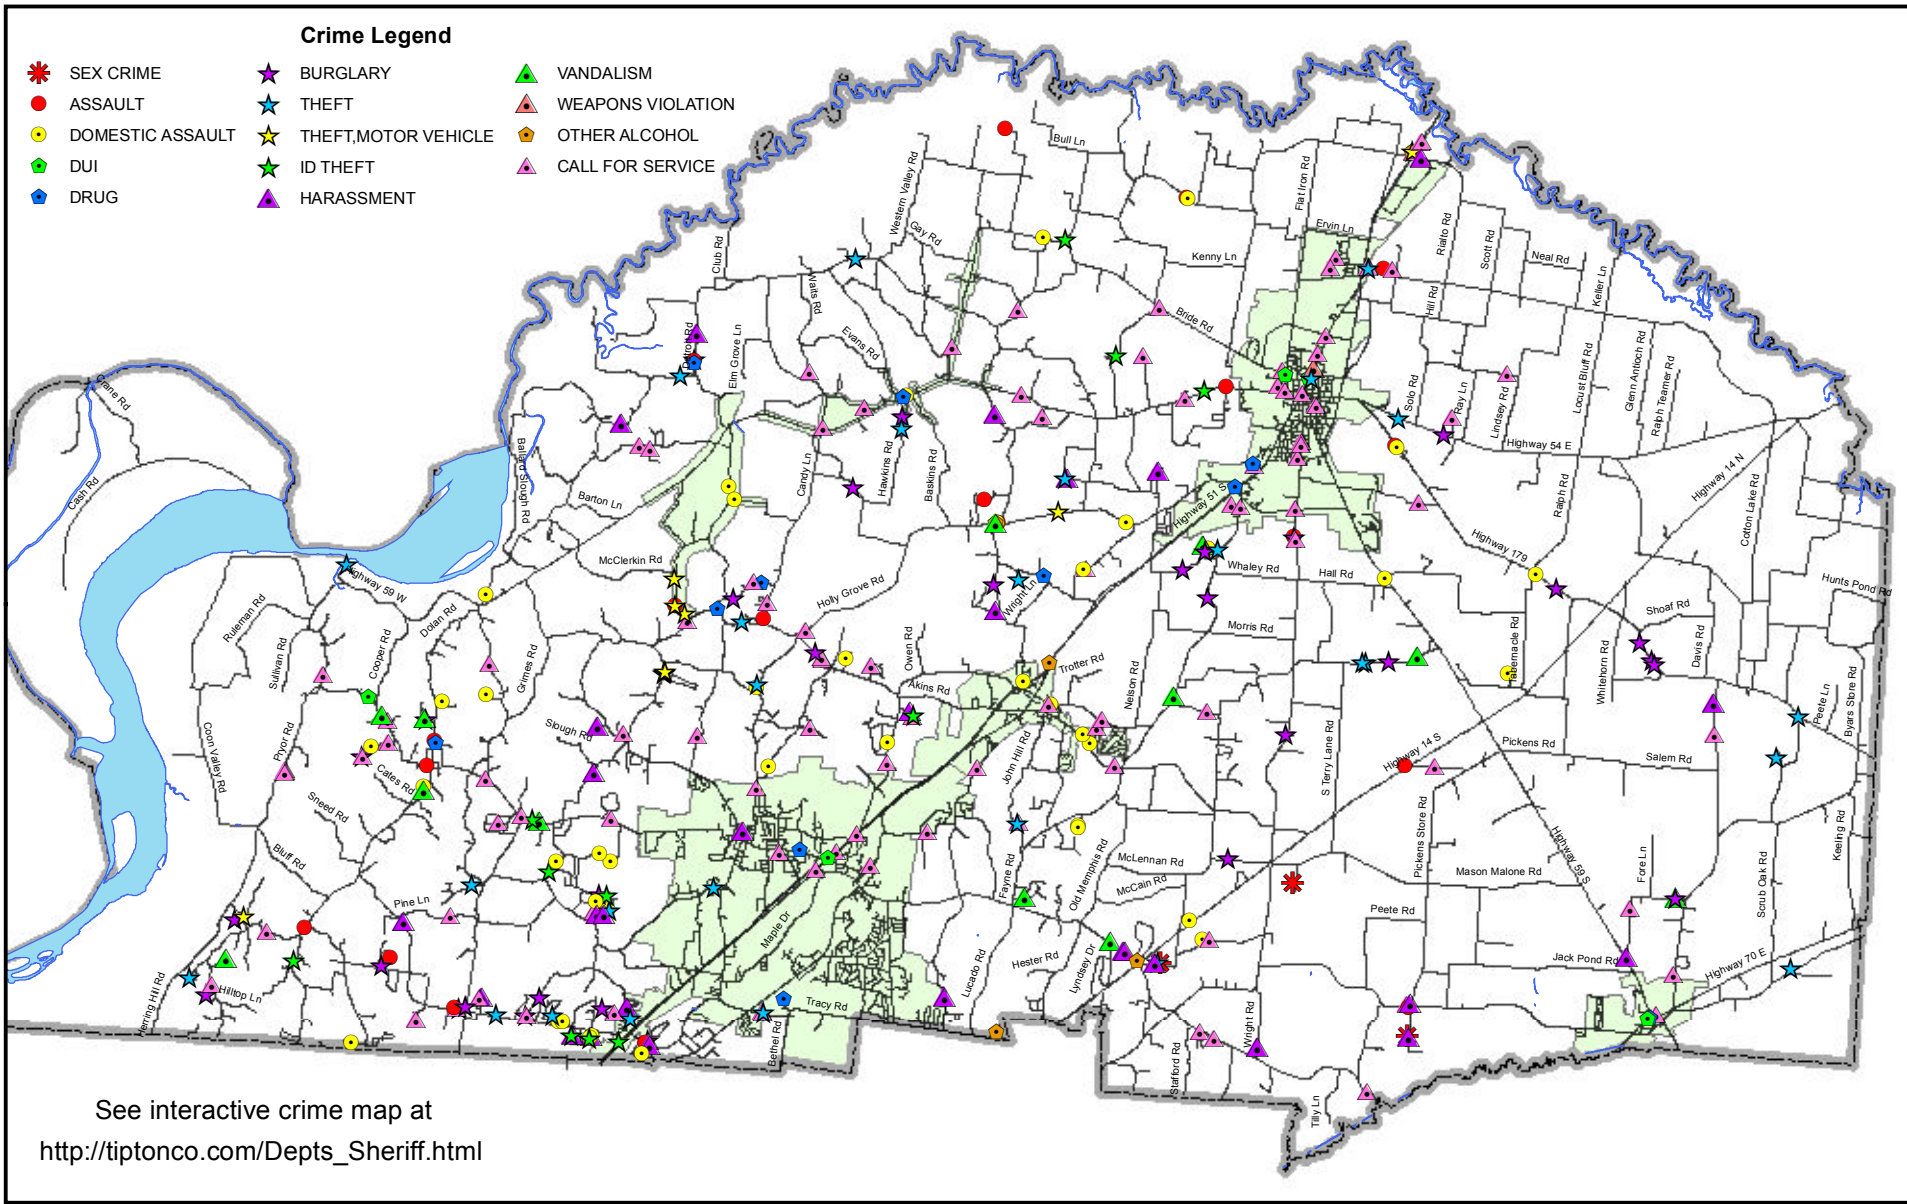

TIPTON COUNTY SHERIFF'S OFFICE CRIME ANALYSIS & MAPPING

See interactive crime map at
<http://tiptonco.com/Depts_Sheriff.html>

Map Created 3 August 2011
Data sources on file.
by R. Beanblossom, TCOS

Map Legend

- Rivers/streams
- Roads
- County Limits
- City Limits

MONTHLY CRIME MAP July 2011

0   1.5   3   6 Miles