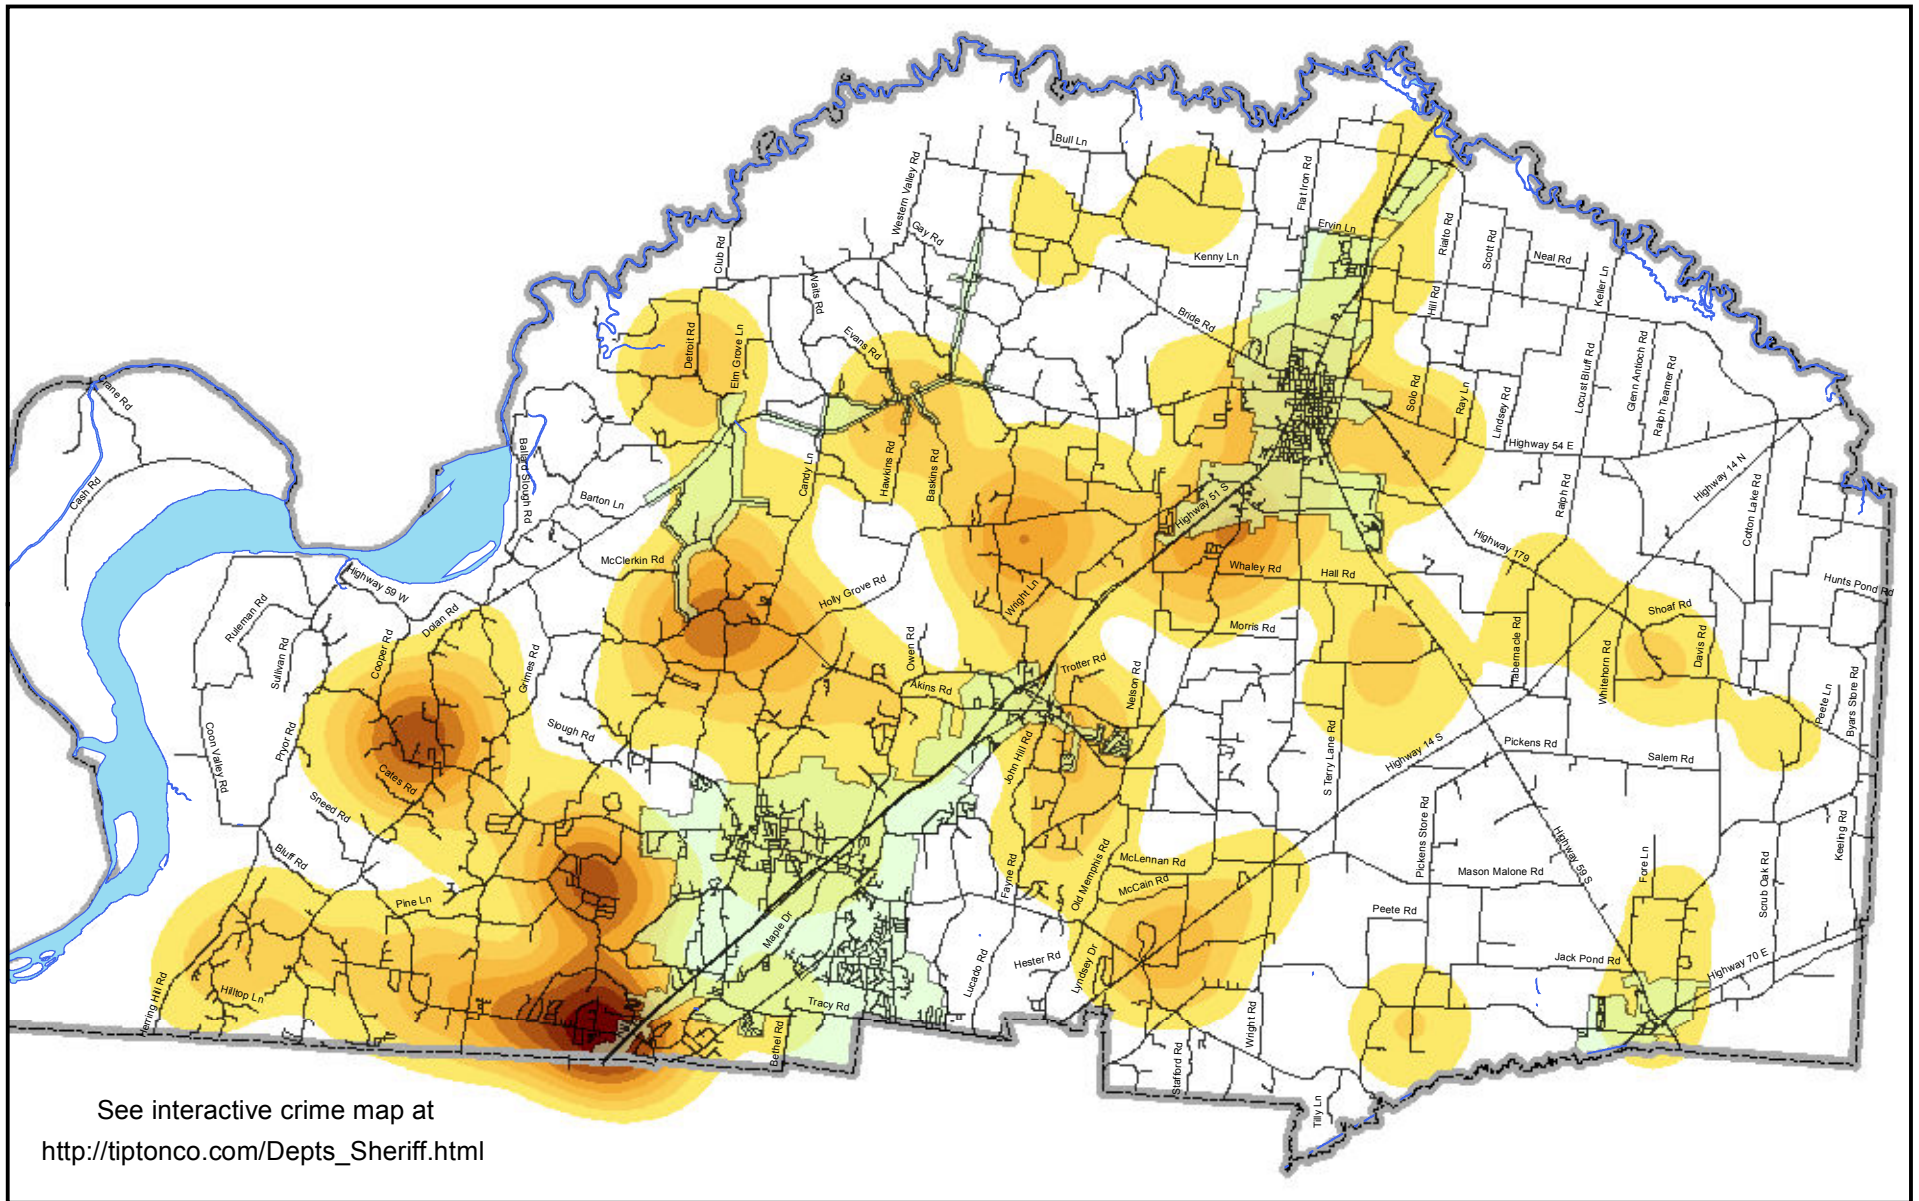

TIPTON COUNTY SHERIFF'S OFFICE CRIME ANALYSIS & MAPPING

See interactive crime map at
<http://tiptonco.com/Depts_Sheriff.html>

Map Created 3 August 2011
Data sources on file.
by R. Beanblossom, TCSSO

Map Legend

- Rivers/streams
- Roads
- County Limits
- City Limits

MONTHLY CRIME HOT SPOT MAP

Darker shade indicates more severe problem area

July 2011