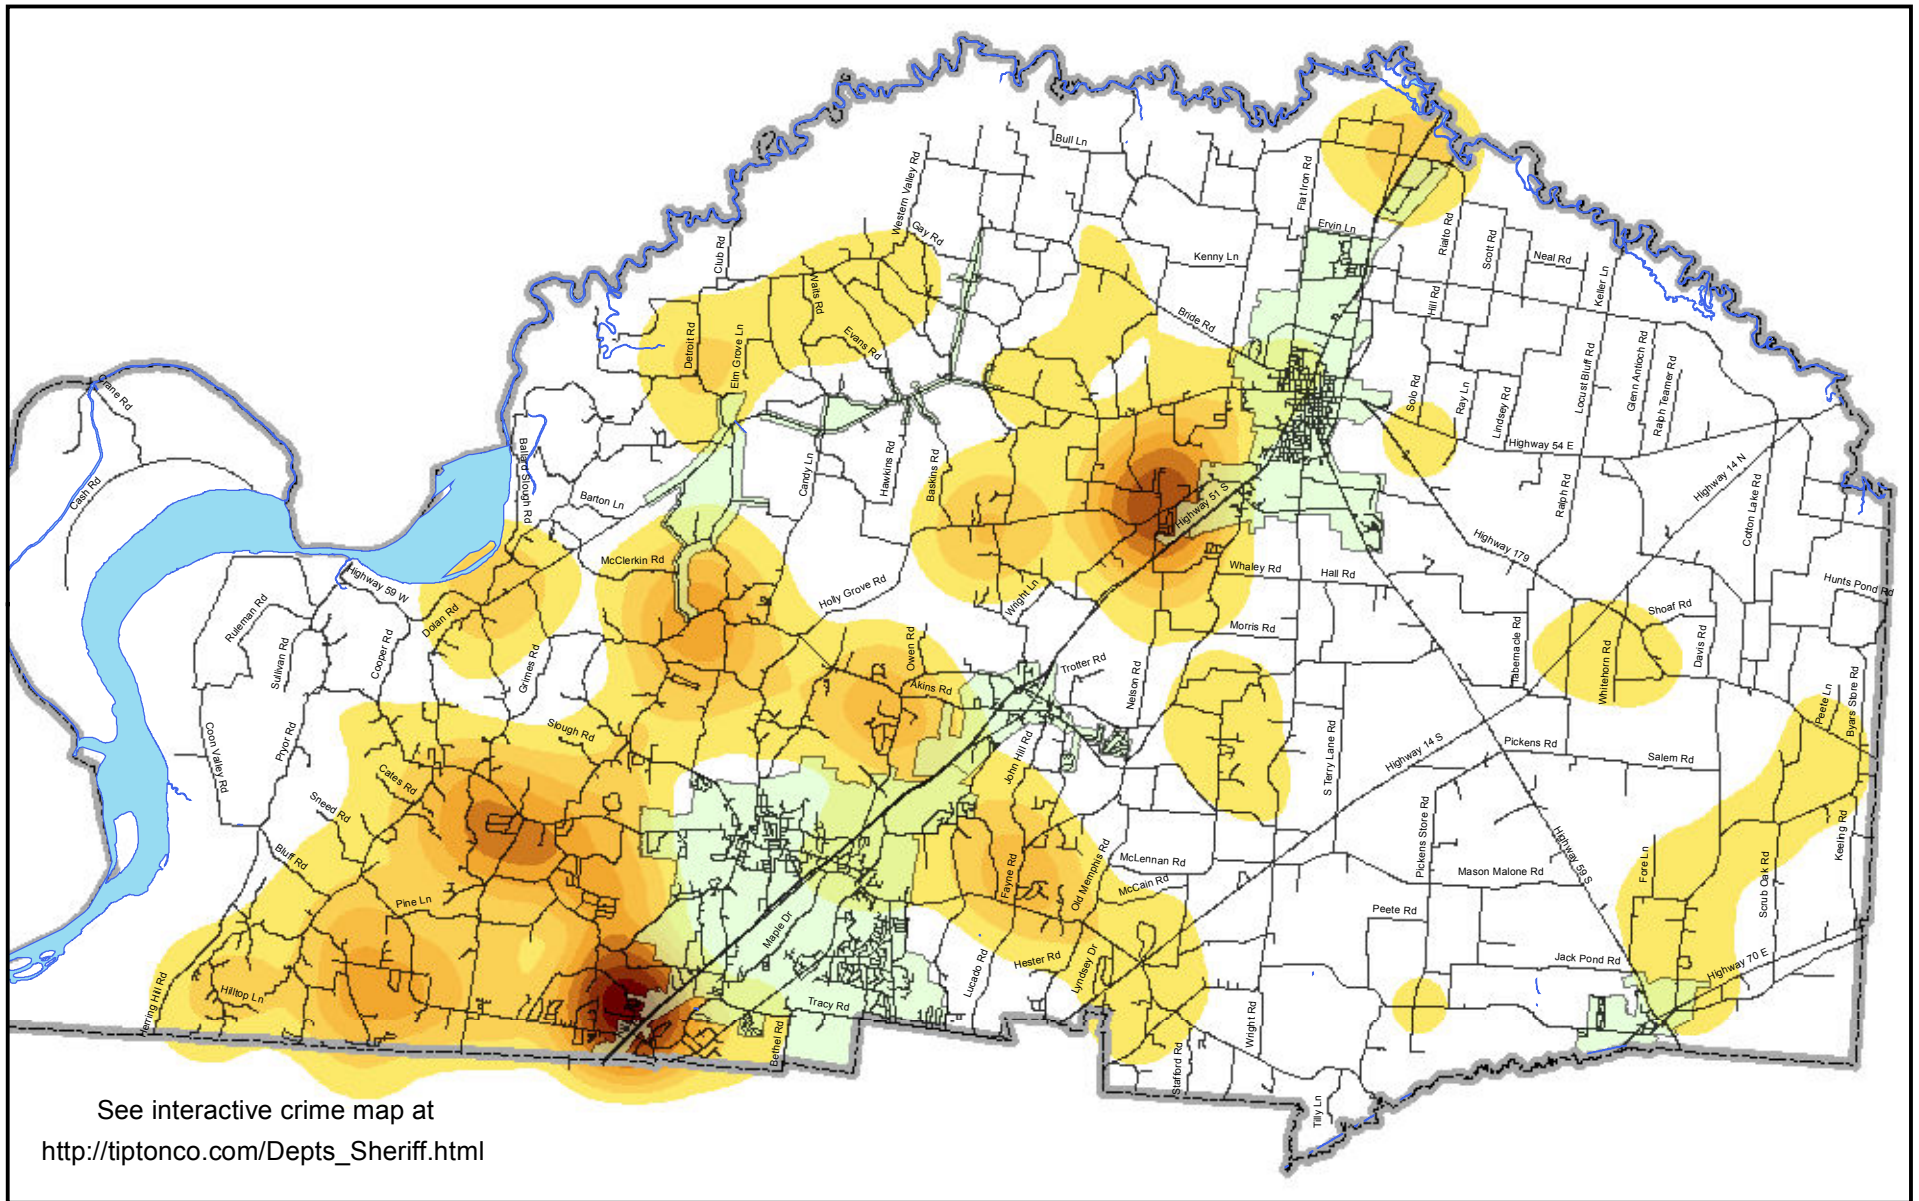

TIPTON COUNTY SHERIFF'S OFFICE CRIME ANALYSIS & MAPPING

See interactive crime map at
<http://tiptonco.com/Depts_Sheriff.html>

Map Created 19 August 2011
Data sources on file.
by R. Beanblossom, TCSSO

Map Legend

- Rivers/streams
- Roads
- County Limits
- City Limits

MONTHLY CRIME HOT SPOT MAP

Darker shade indicates more severe problem area

August 2011