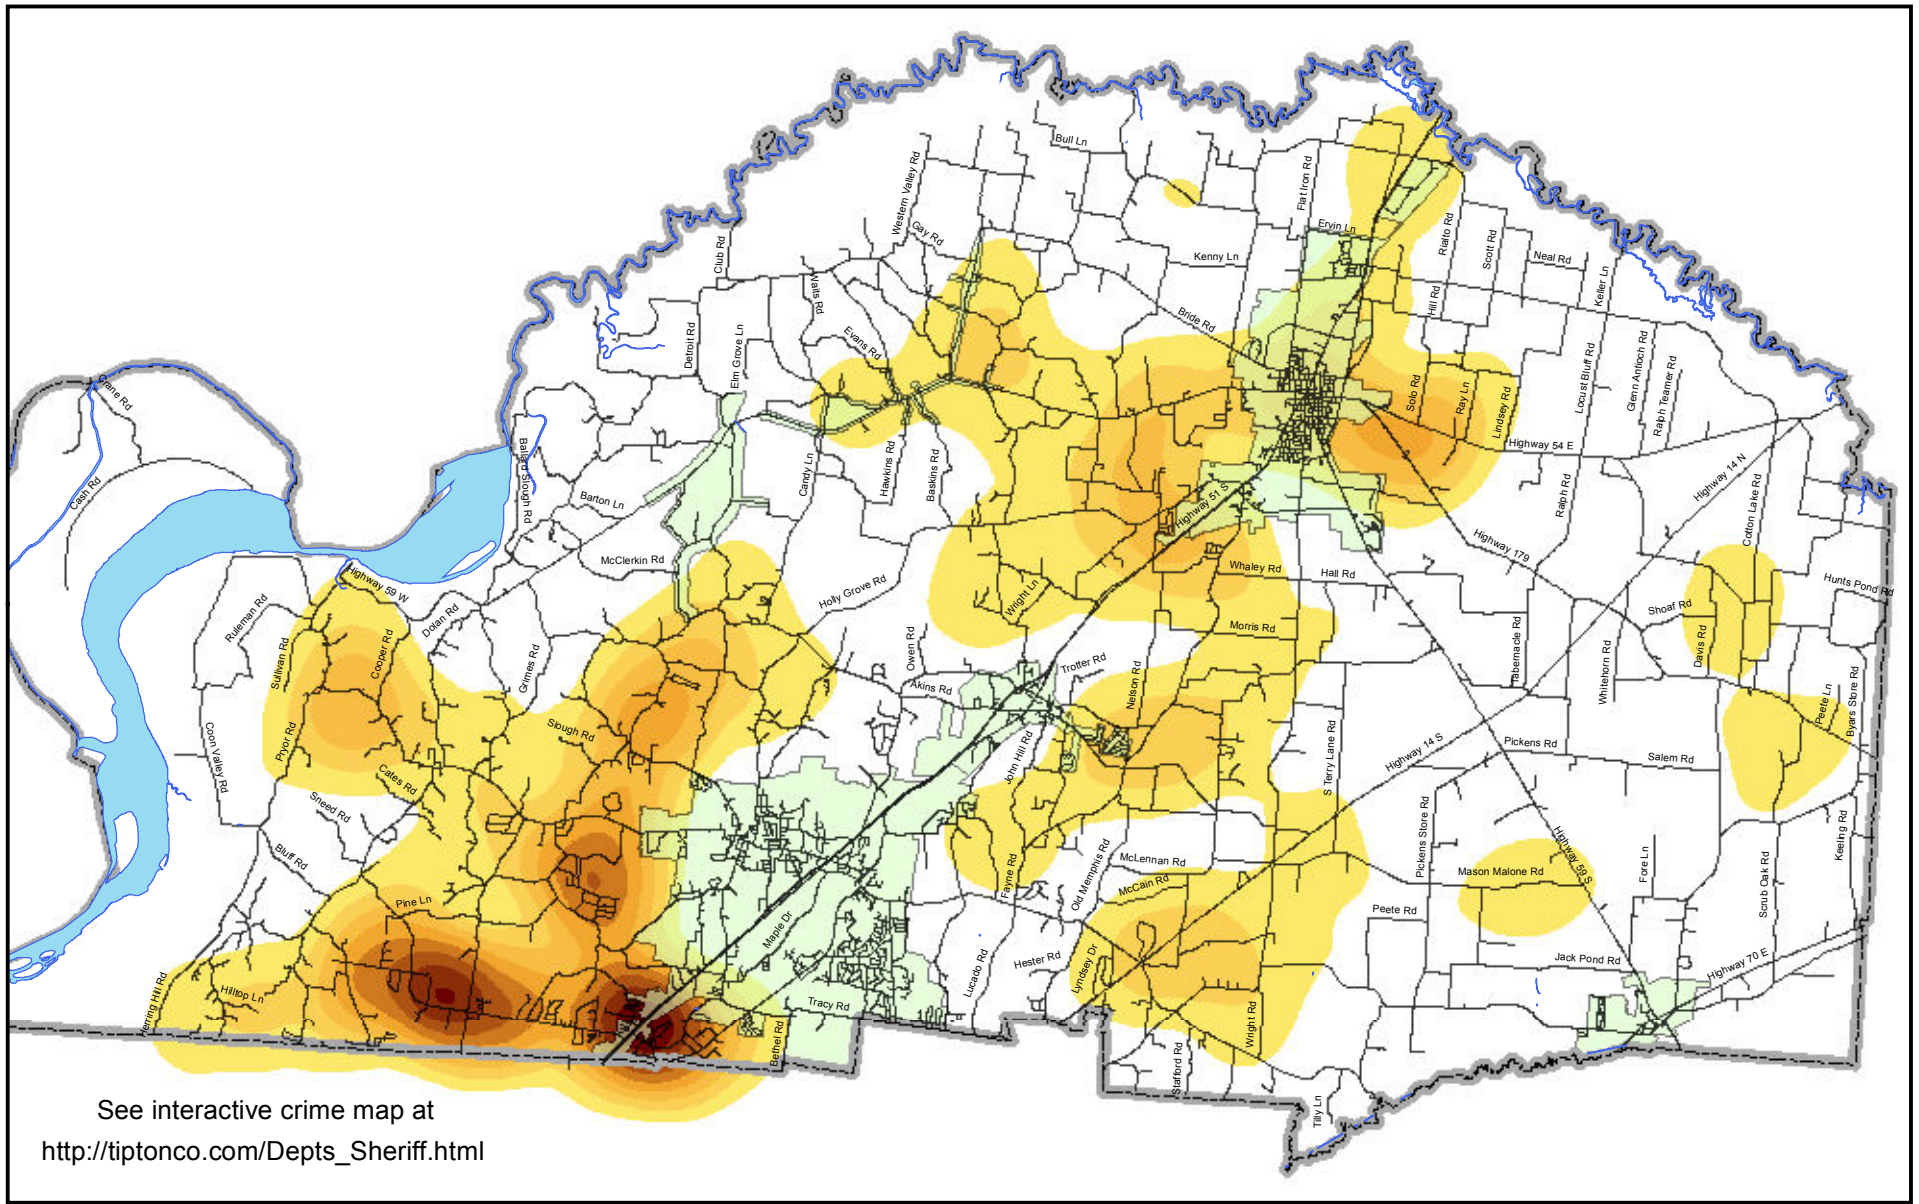

TIPTON COUNTY SHERIFF'S OFFICE CRIME ANALYSIS & MAPPING

See interactive crime map at
<http://tiptonco.com/Depts_Sheriff.html>

Map Created 10 October 2011
Data sources on file.
by R. Beanblossom, TCSSO

Map Legend

- Rivers/streams
- Roads
- County Limits
- City Limits

MONTHLY CRIME MAP

Darker shade indicated more severe problem area

September 2011

0   1.5   3   6 Miles