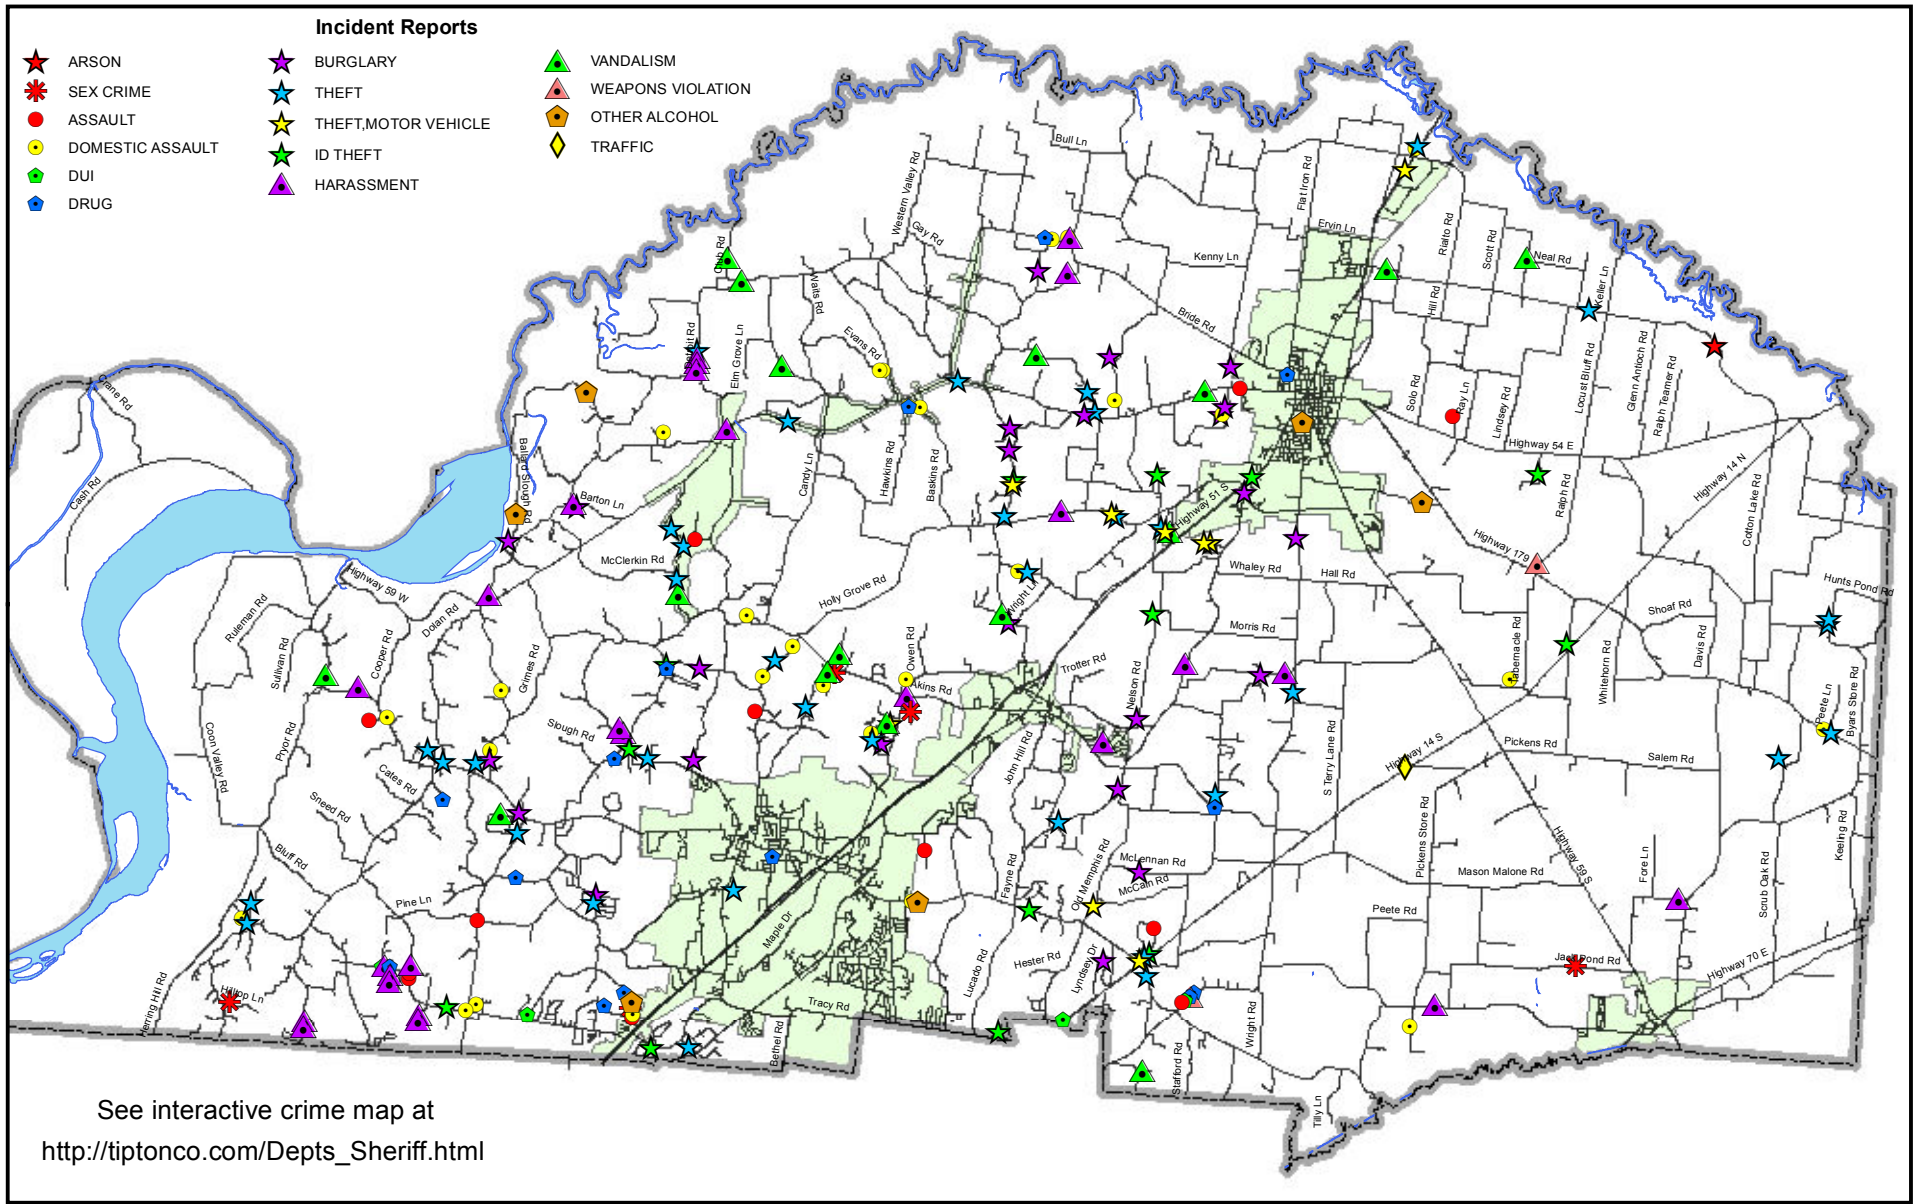

TIPTON COUNTY SHERIFF'S OFFICE CRIME ANALYSIS & MAPPING

See interactive crime map at
<http://tiptonco.com/Depts_Sheriff.html>

Map Created 2 November 2011
Data sources on file.
by R. Beanblossom, TCSSO

Map Legend

- Rivers/streams
- Roads
- County Limits
- City Limits

MONTHLY CRIME MAP October 2011