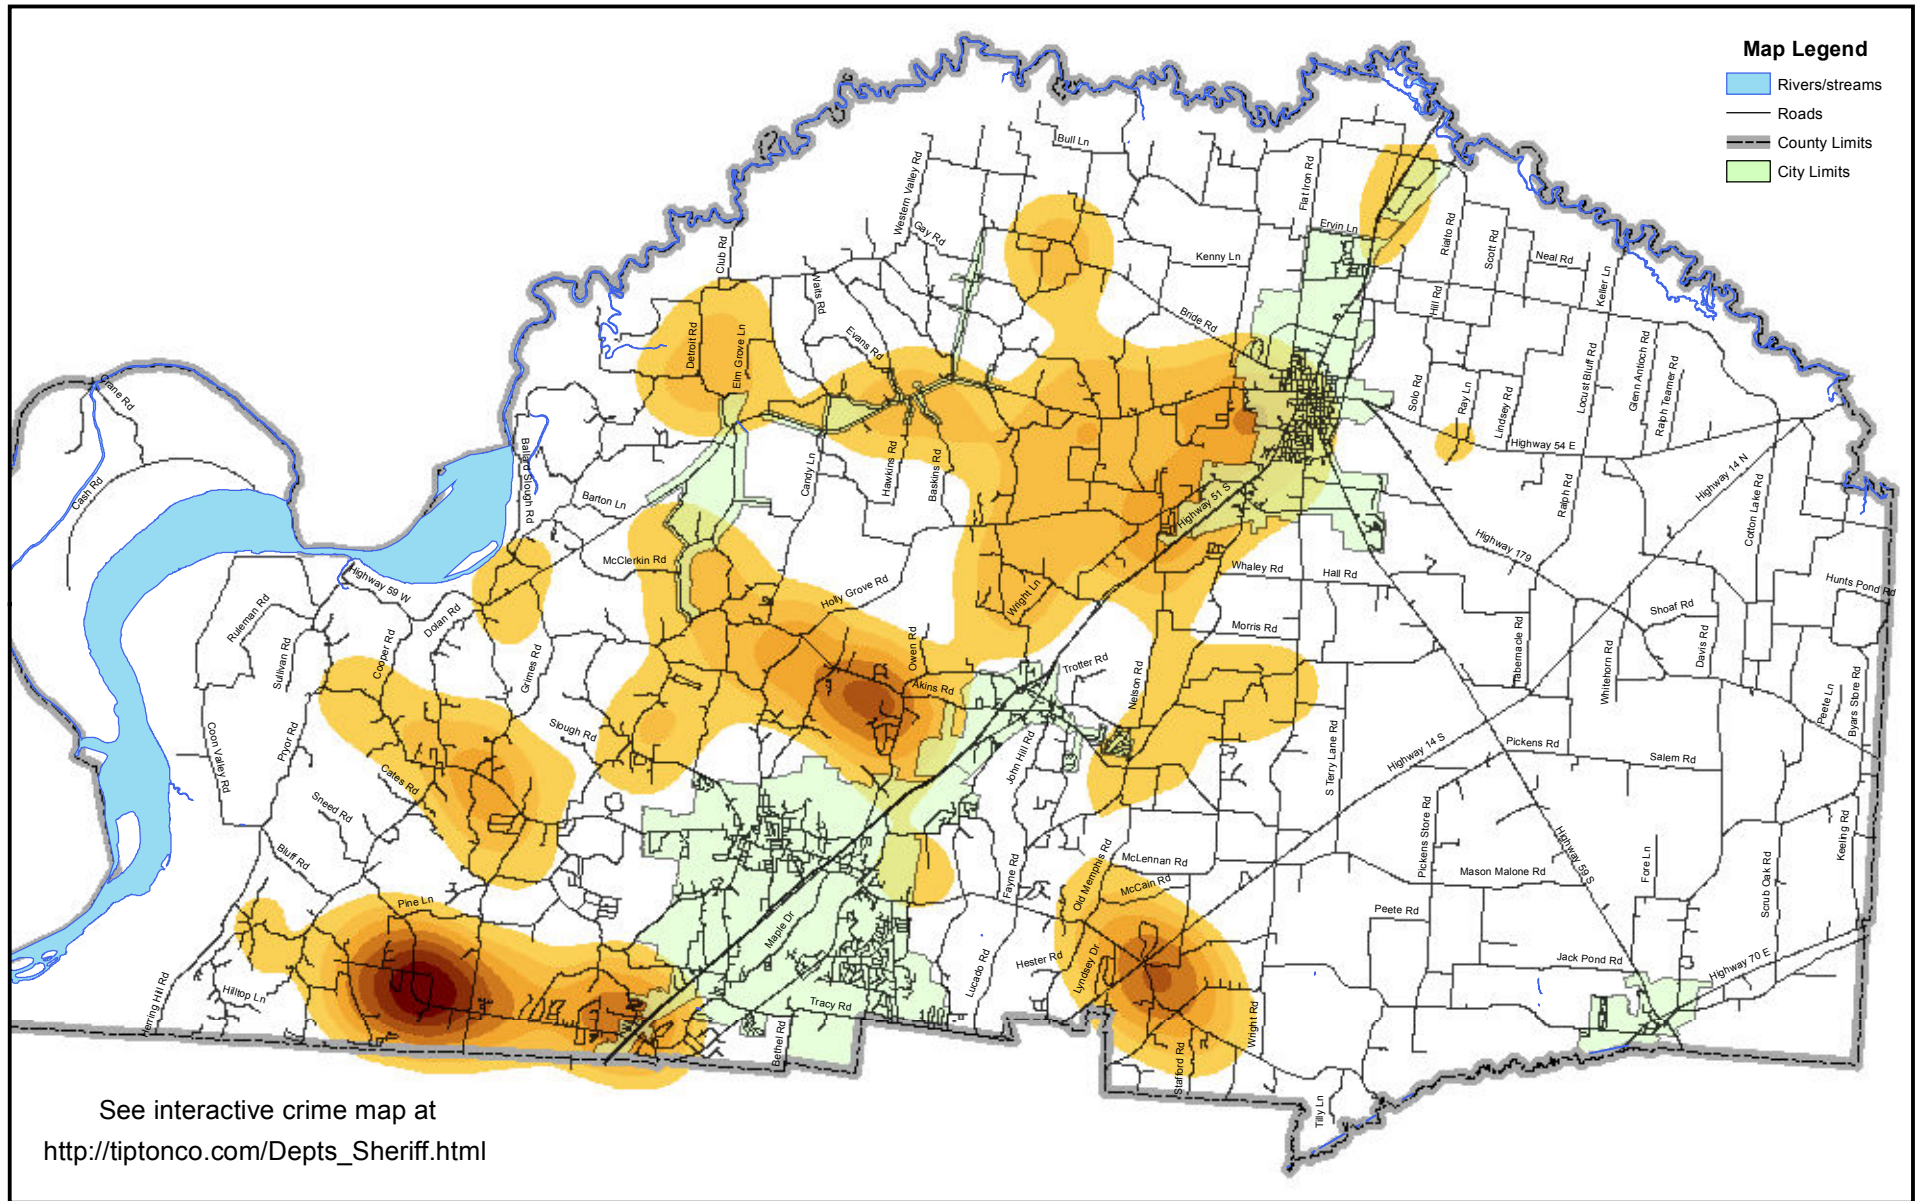

TIPTON COUNTY SHERIFF'S OFFICE CRIME ANALYSIS & MAPPING

Map Created 2 November 2011
Data sources on file.
by R. Beanblossom, TCSSO

MONTHLY CRIME HOT SPOT MAP

Darker shade indicates more severe problem area

October 2011

0 1.5 3 6 Miles