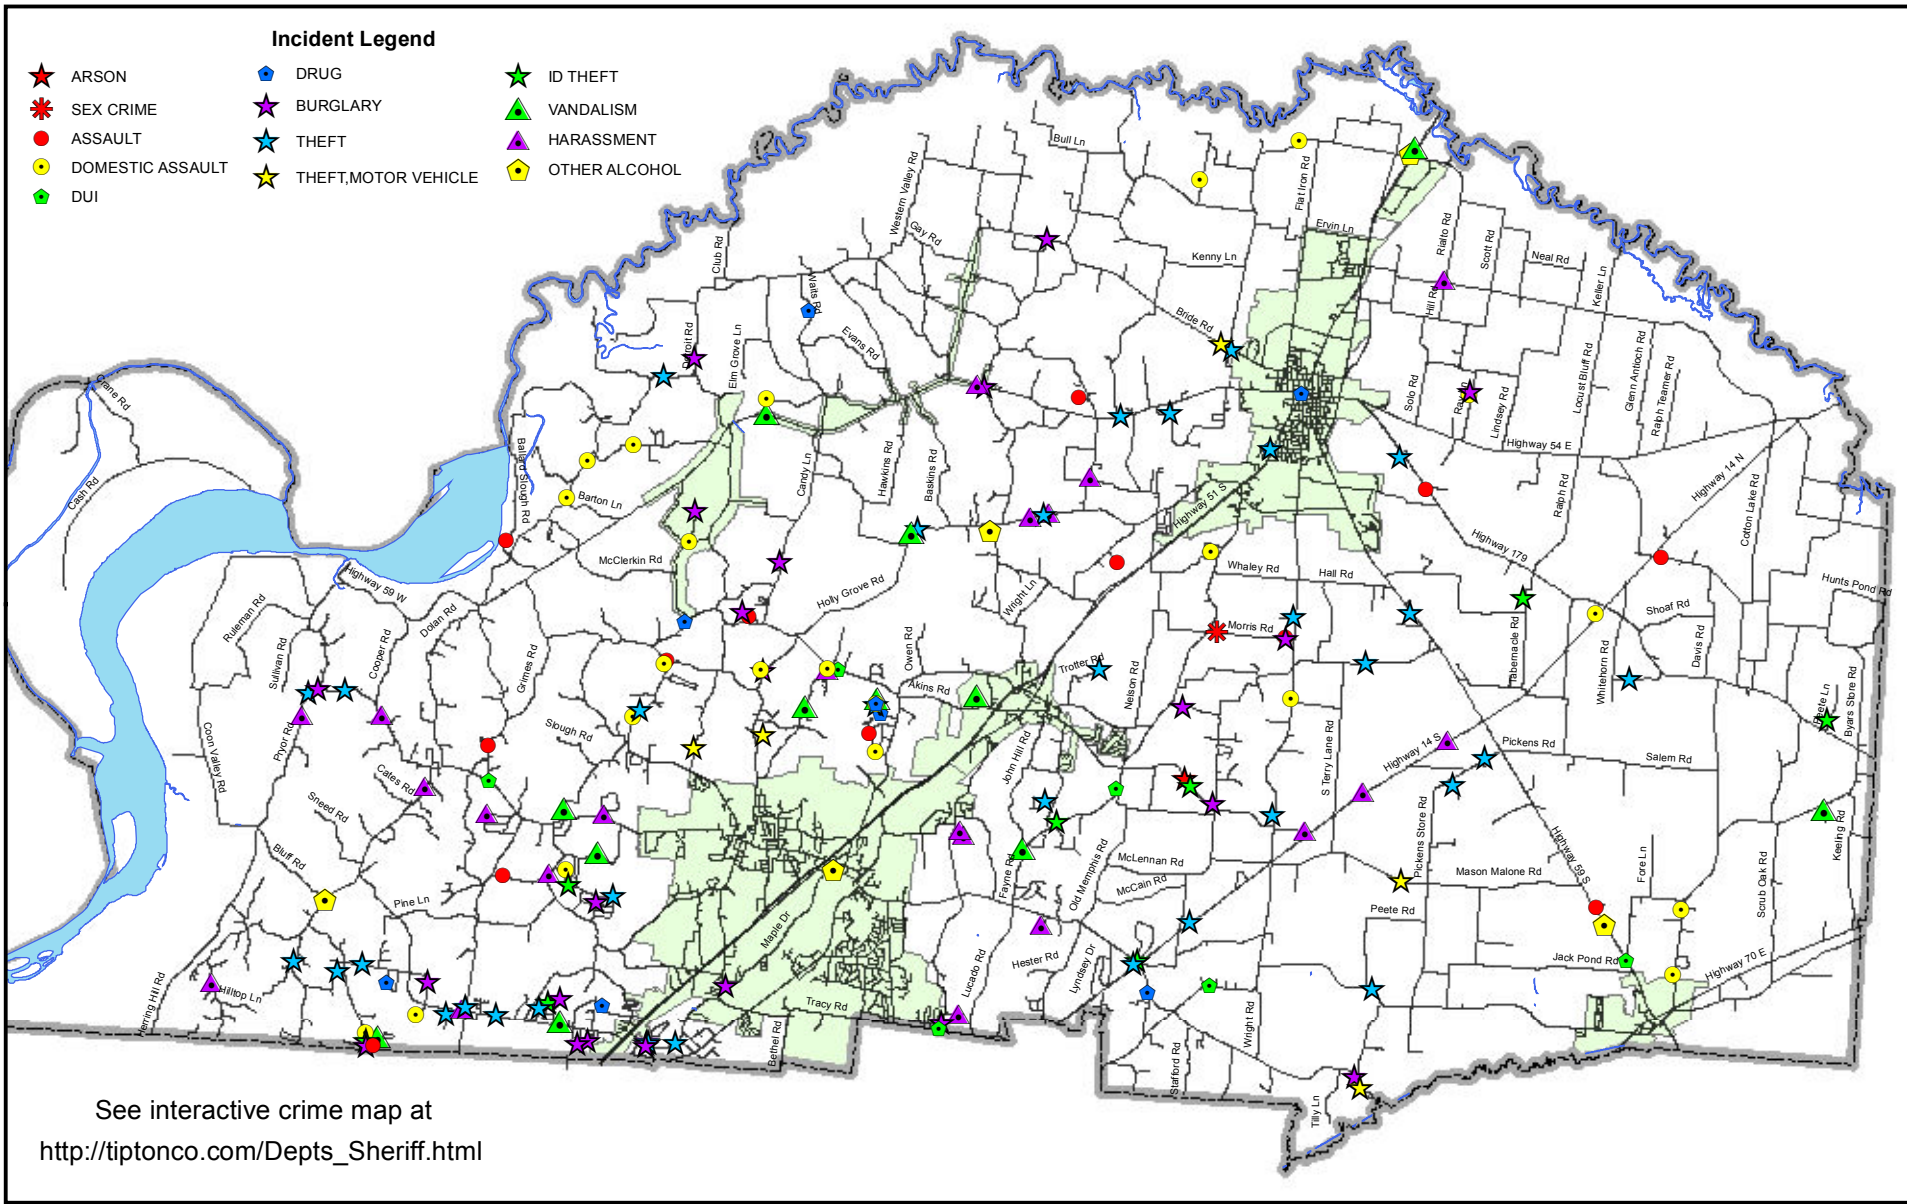

TIPTON COUNTY SHERIFF'S OFFICE CRIME ANALYSIS & MAPPING

See interactive crime map at
<http://tiptonco.com/Depts_Sheriff.html>

Map Created 14 December 2011
Data sources on file.
by R. Beanblossom, TCSO

Map Legend

- Rivers/streams
- Roads
- County Limits
- City Limits

MONTHLY CRIME MAP November 2011