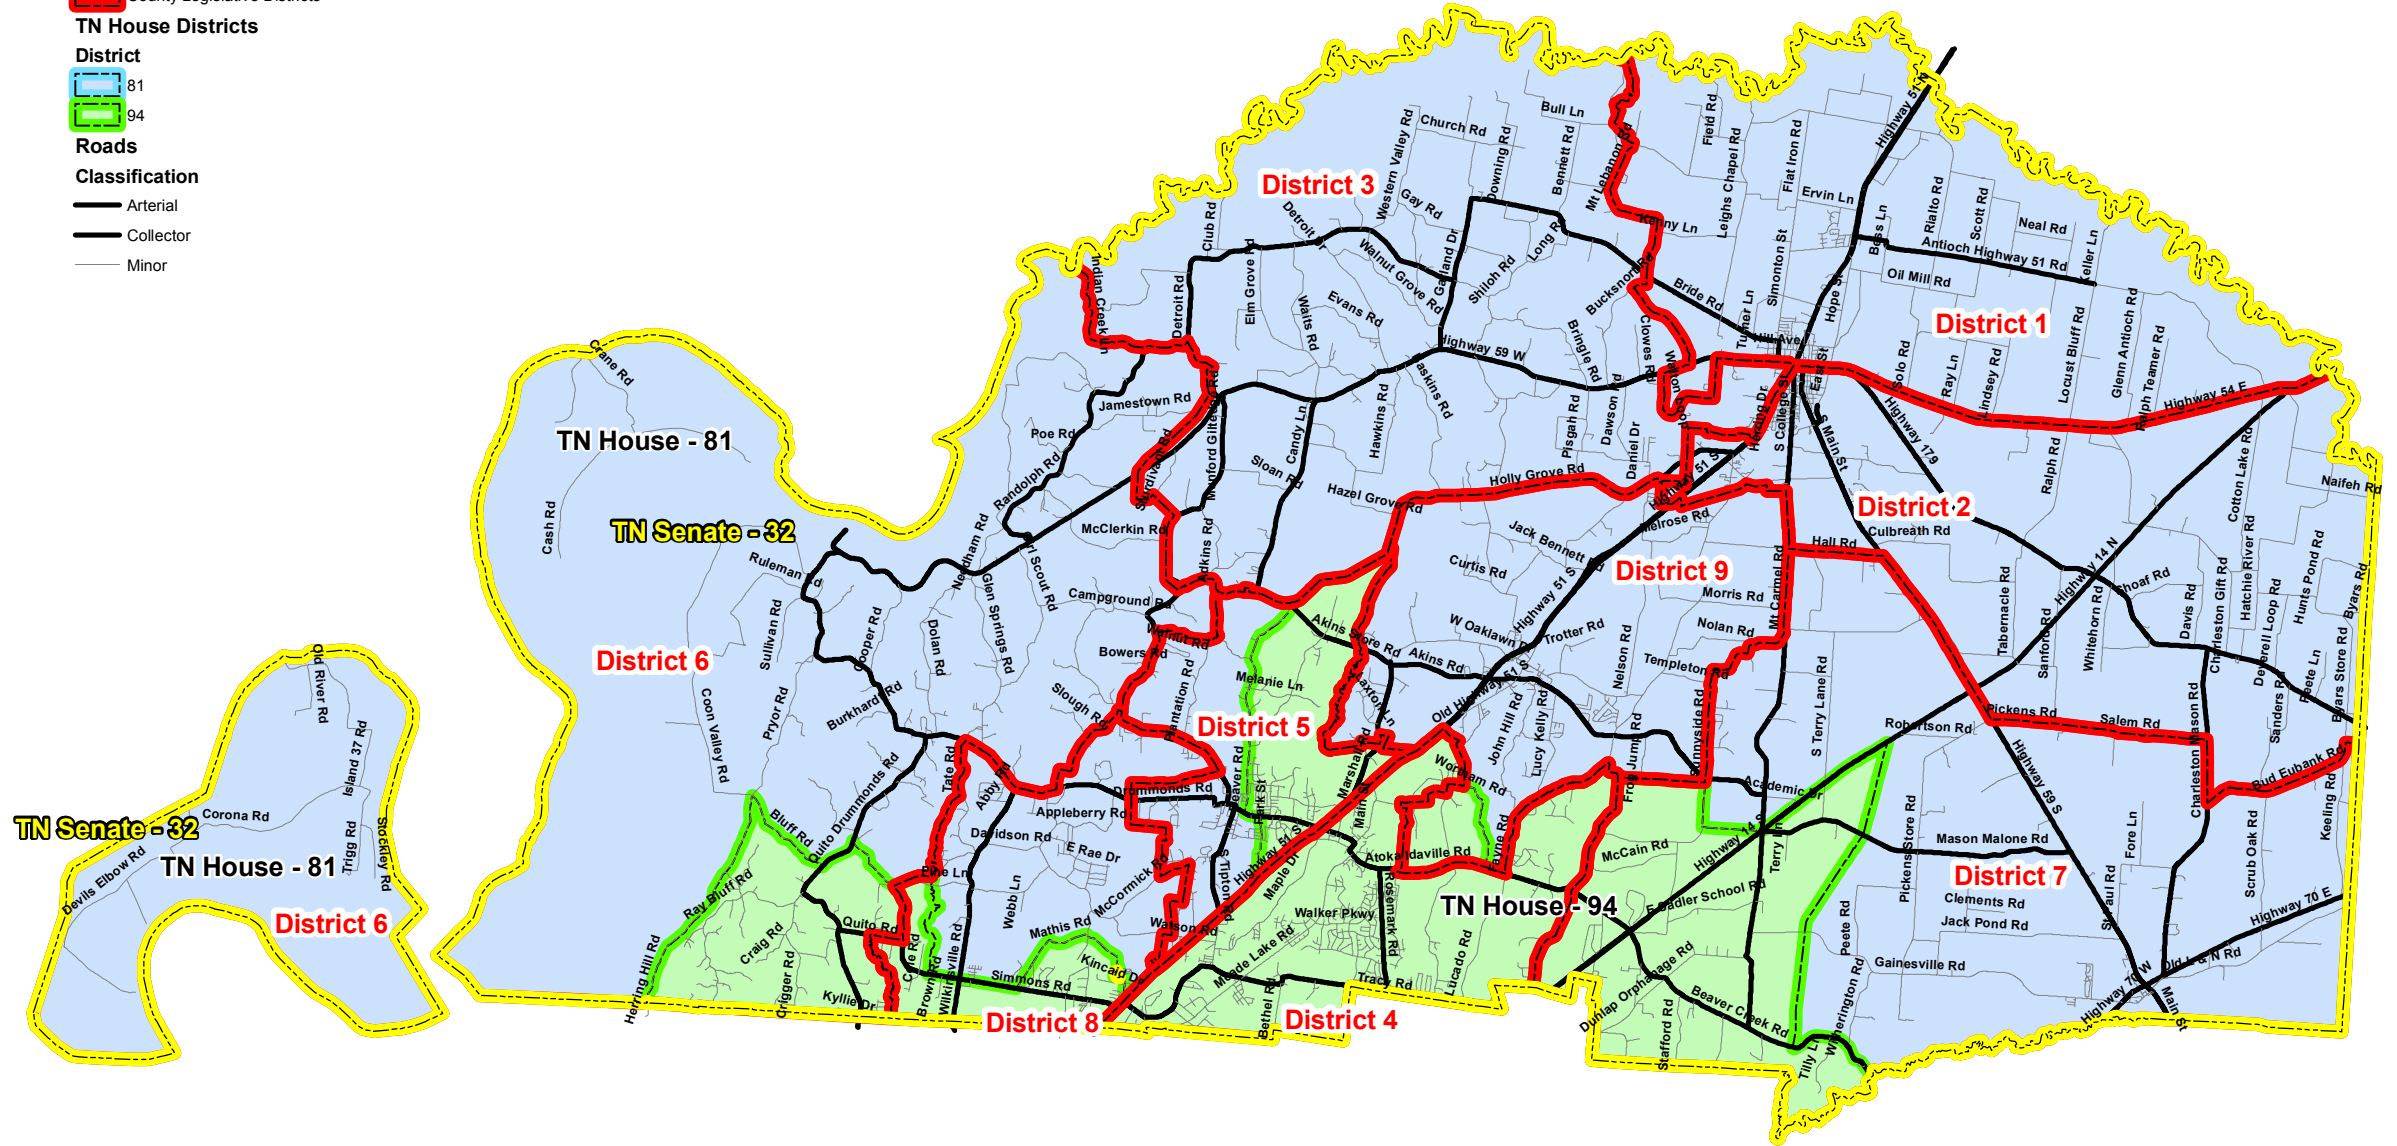

TN HOUSE AND SENATE DISTRICTS

Legend

- TN Senate Districts
- County Legislative Districts
- **TN House Districts**
- **District**
- 81
- 94
- **Roads**
- **Classification**
- Arterial
- Collector
- Minor

Map Created May 2009