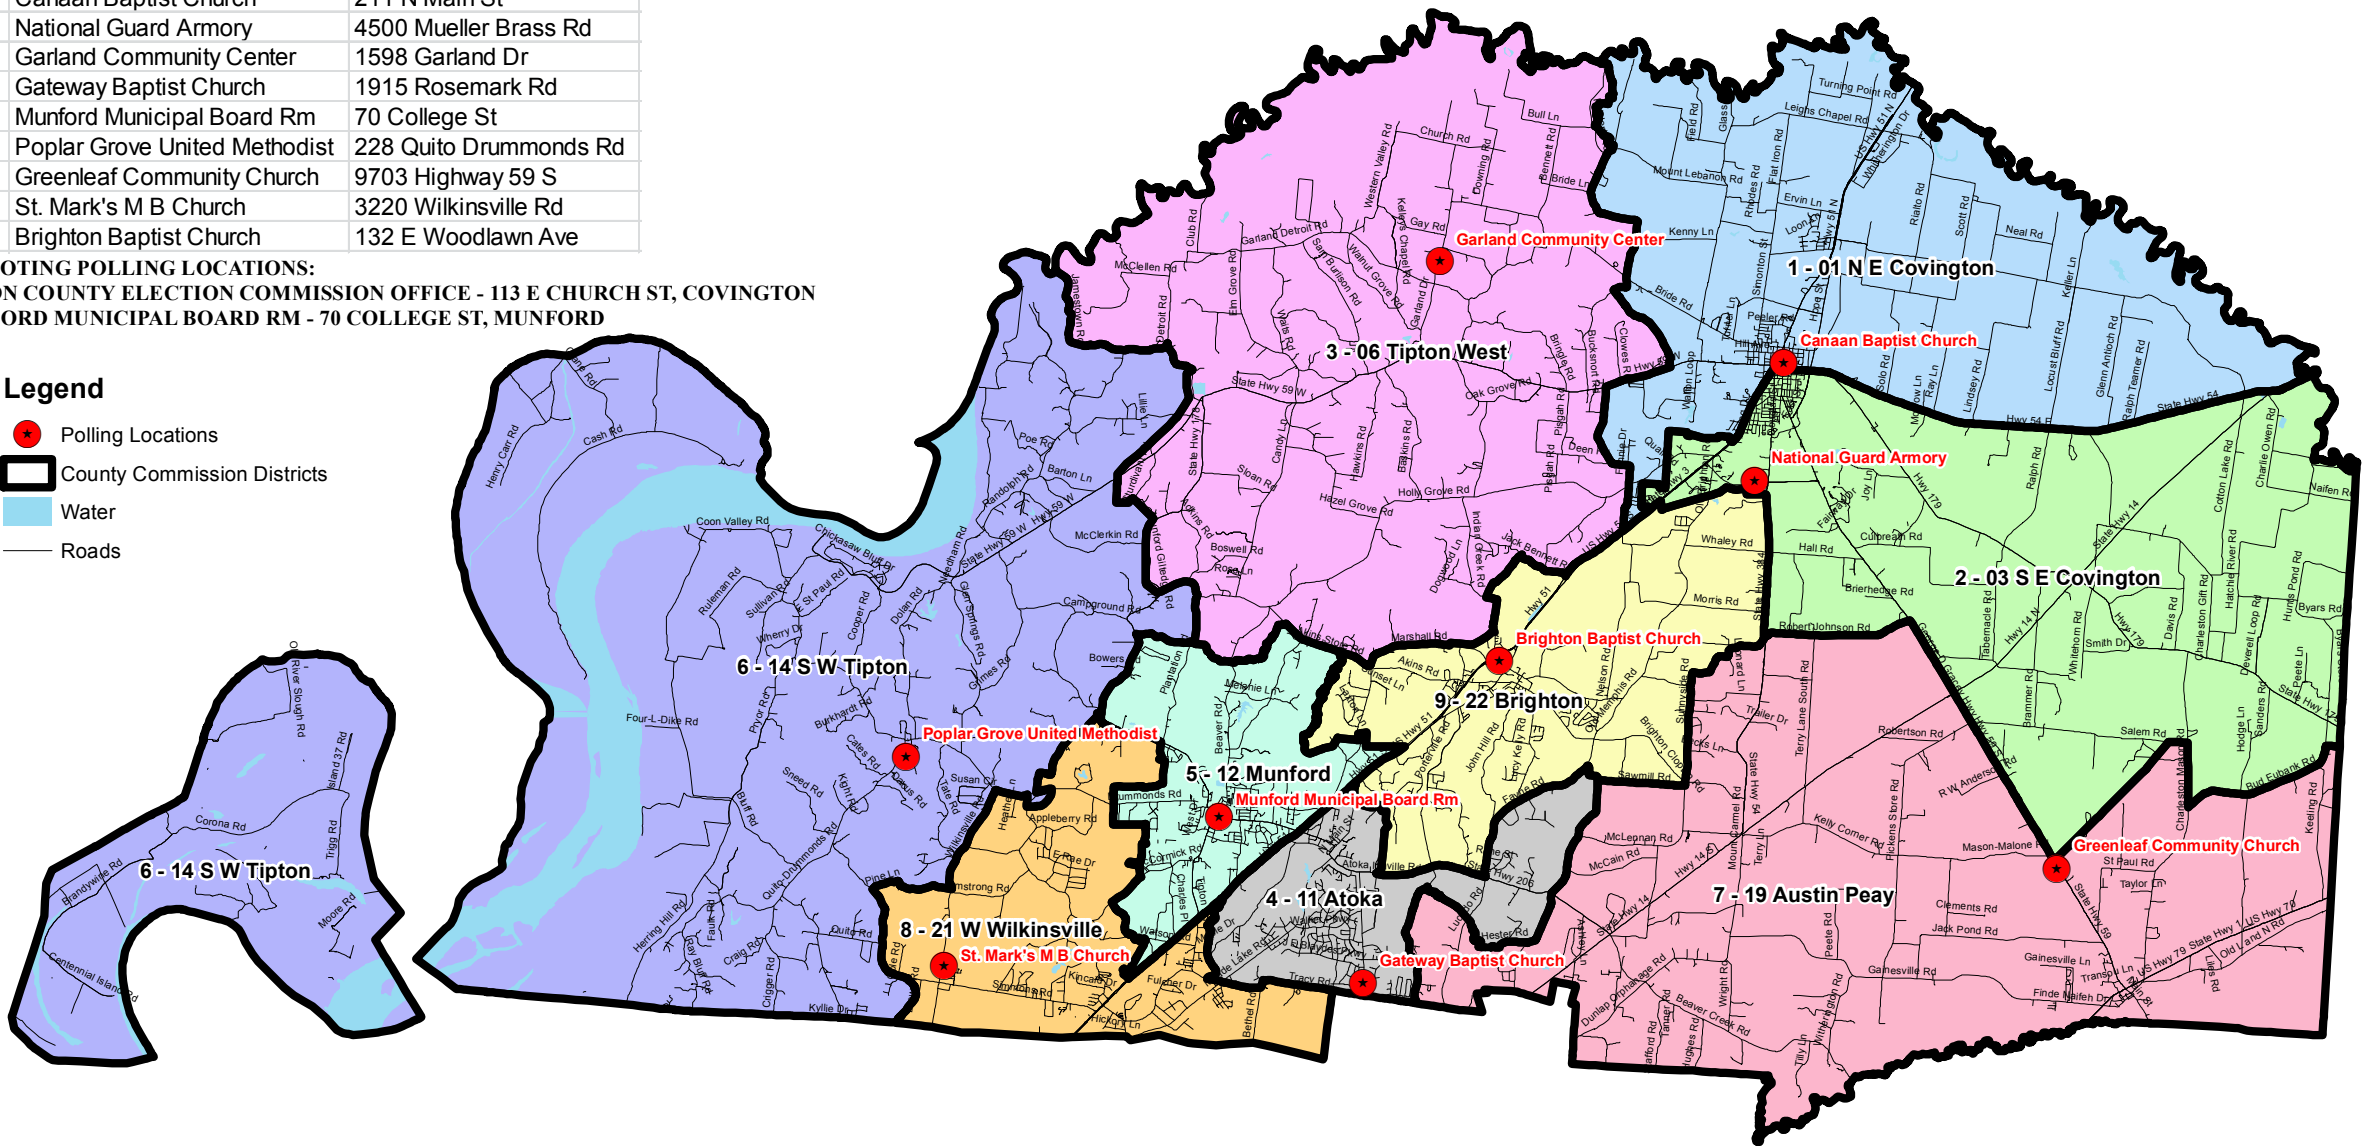

Polling Locations		
	Location	Address
1-1	Canaan Baptist Church	211 N Main St
2-3	National Guard Armory	4500 Mueller Brass Rd
3-6	Garland Community Center	1598 Garland Dr
4-11	Gateway Baptist Church	1915 Rosemark Dr
5-12	Munford Municipal Board Rm	70 College St
6-14	Poplar Grove United Methodist	228 Quito Drummonds Rd
7-19	Greenleaf Community Church	9703 Highway 59 S
8-21	St. Mark's M B Church	3220 Wilkinsville Rd
9-22	Brighton Baptist Church	132 E Woodlawn Ave

EARLY VOTING POLLING LOCATIONS:

1) TIPTON COUNTY ELECTION COMMISSION OFFICE - 113 E CHURCH ST, COVINGTON
2) MUNFORD MUNICIPAL BOARD RM - 70 COLLEGE ST, MUNFORD

Legend

- ★ Polling Locations
- County Commission Districts
- Water
- Roads

***For More Information Contact the Election Commission Office at 901.476.0223

TIPTON COUNTY ELECTION MAP

0 4 Miles

Map Created On: 5/31/2016
Tipton County GIS Department