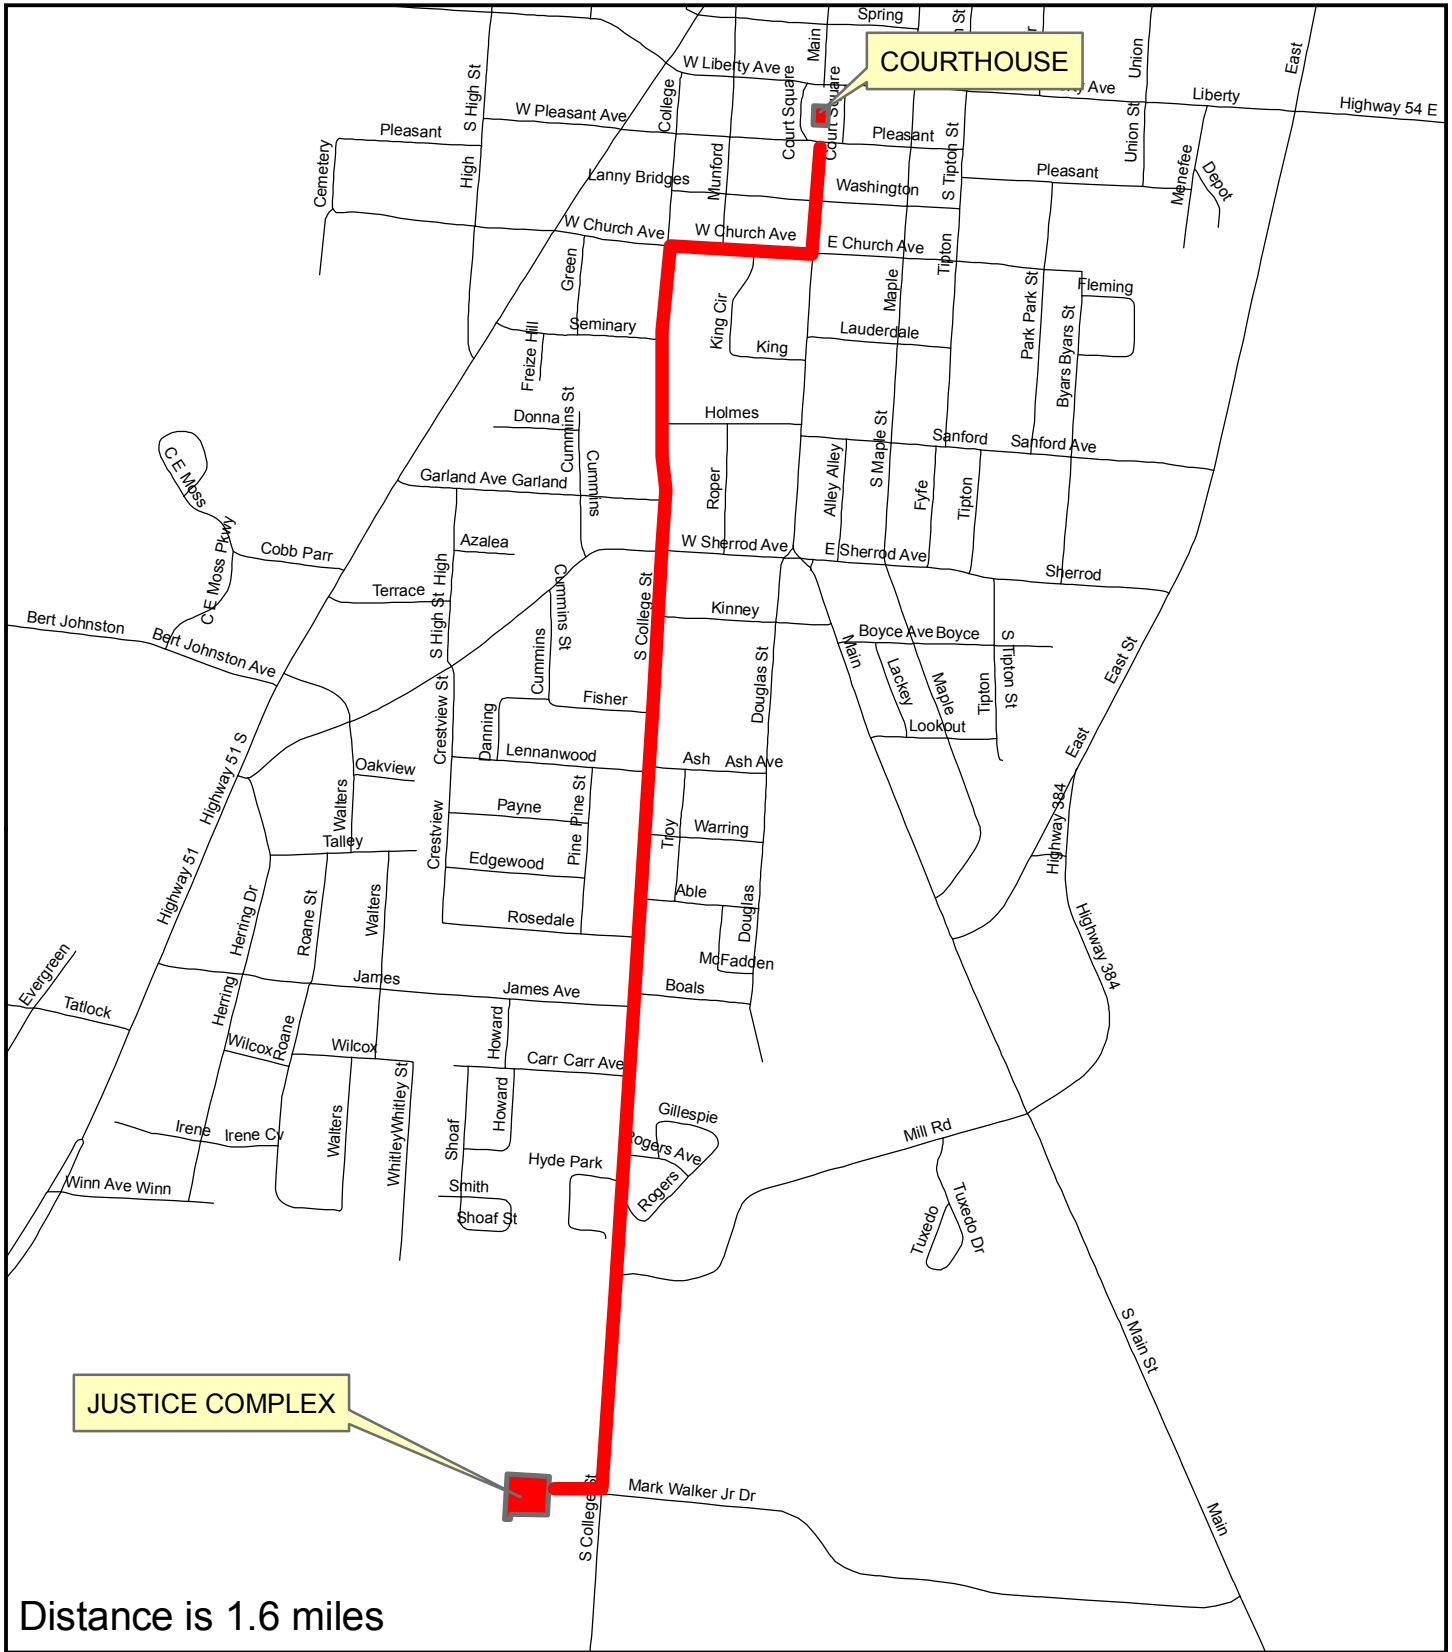

VICINITY MAP - COURTHOUSE TO JUSTICE COMPLEX

Distance is 1.6 miles

Map Created December 2009