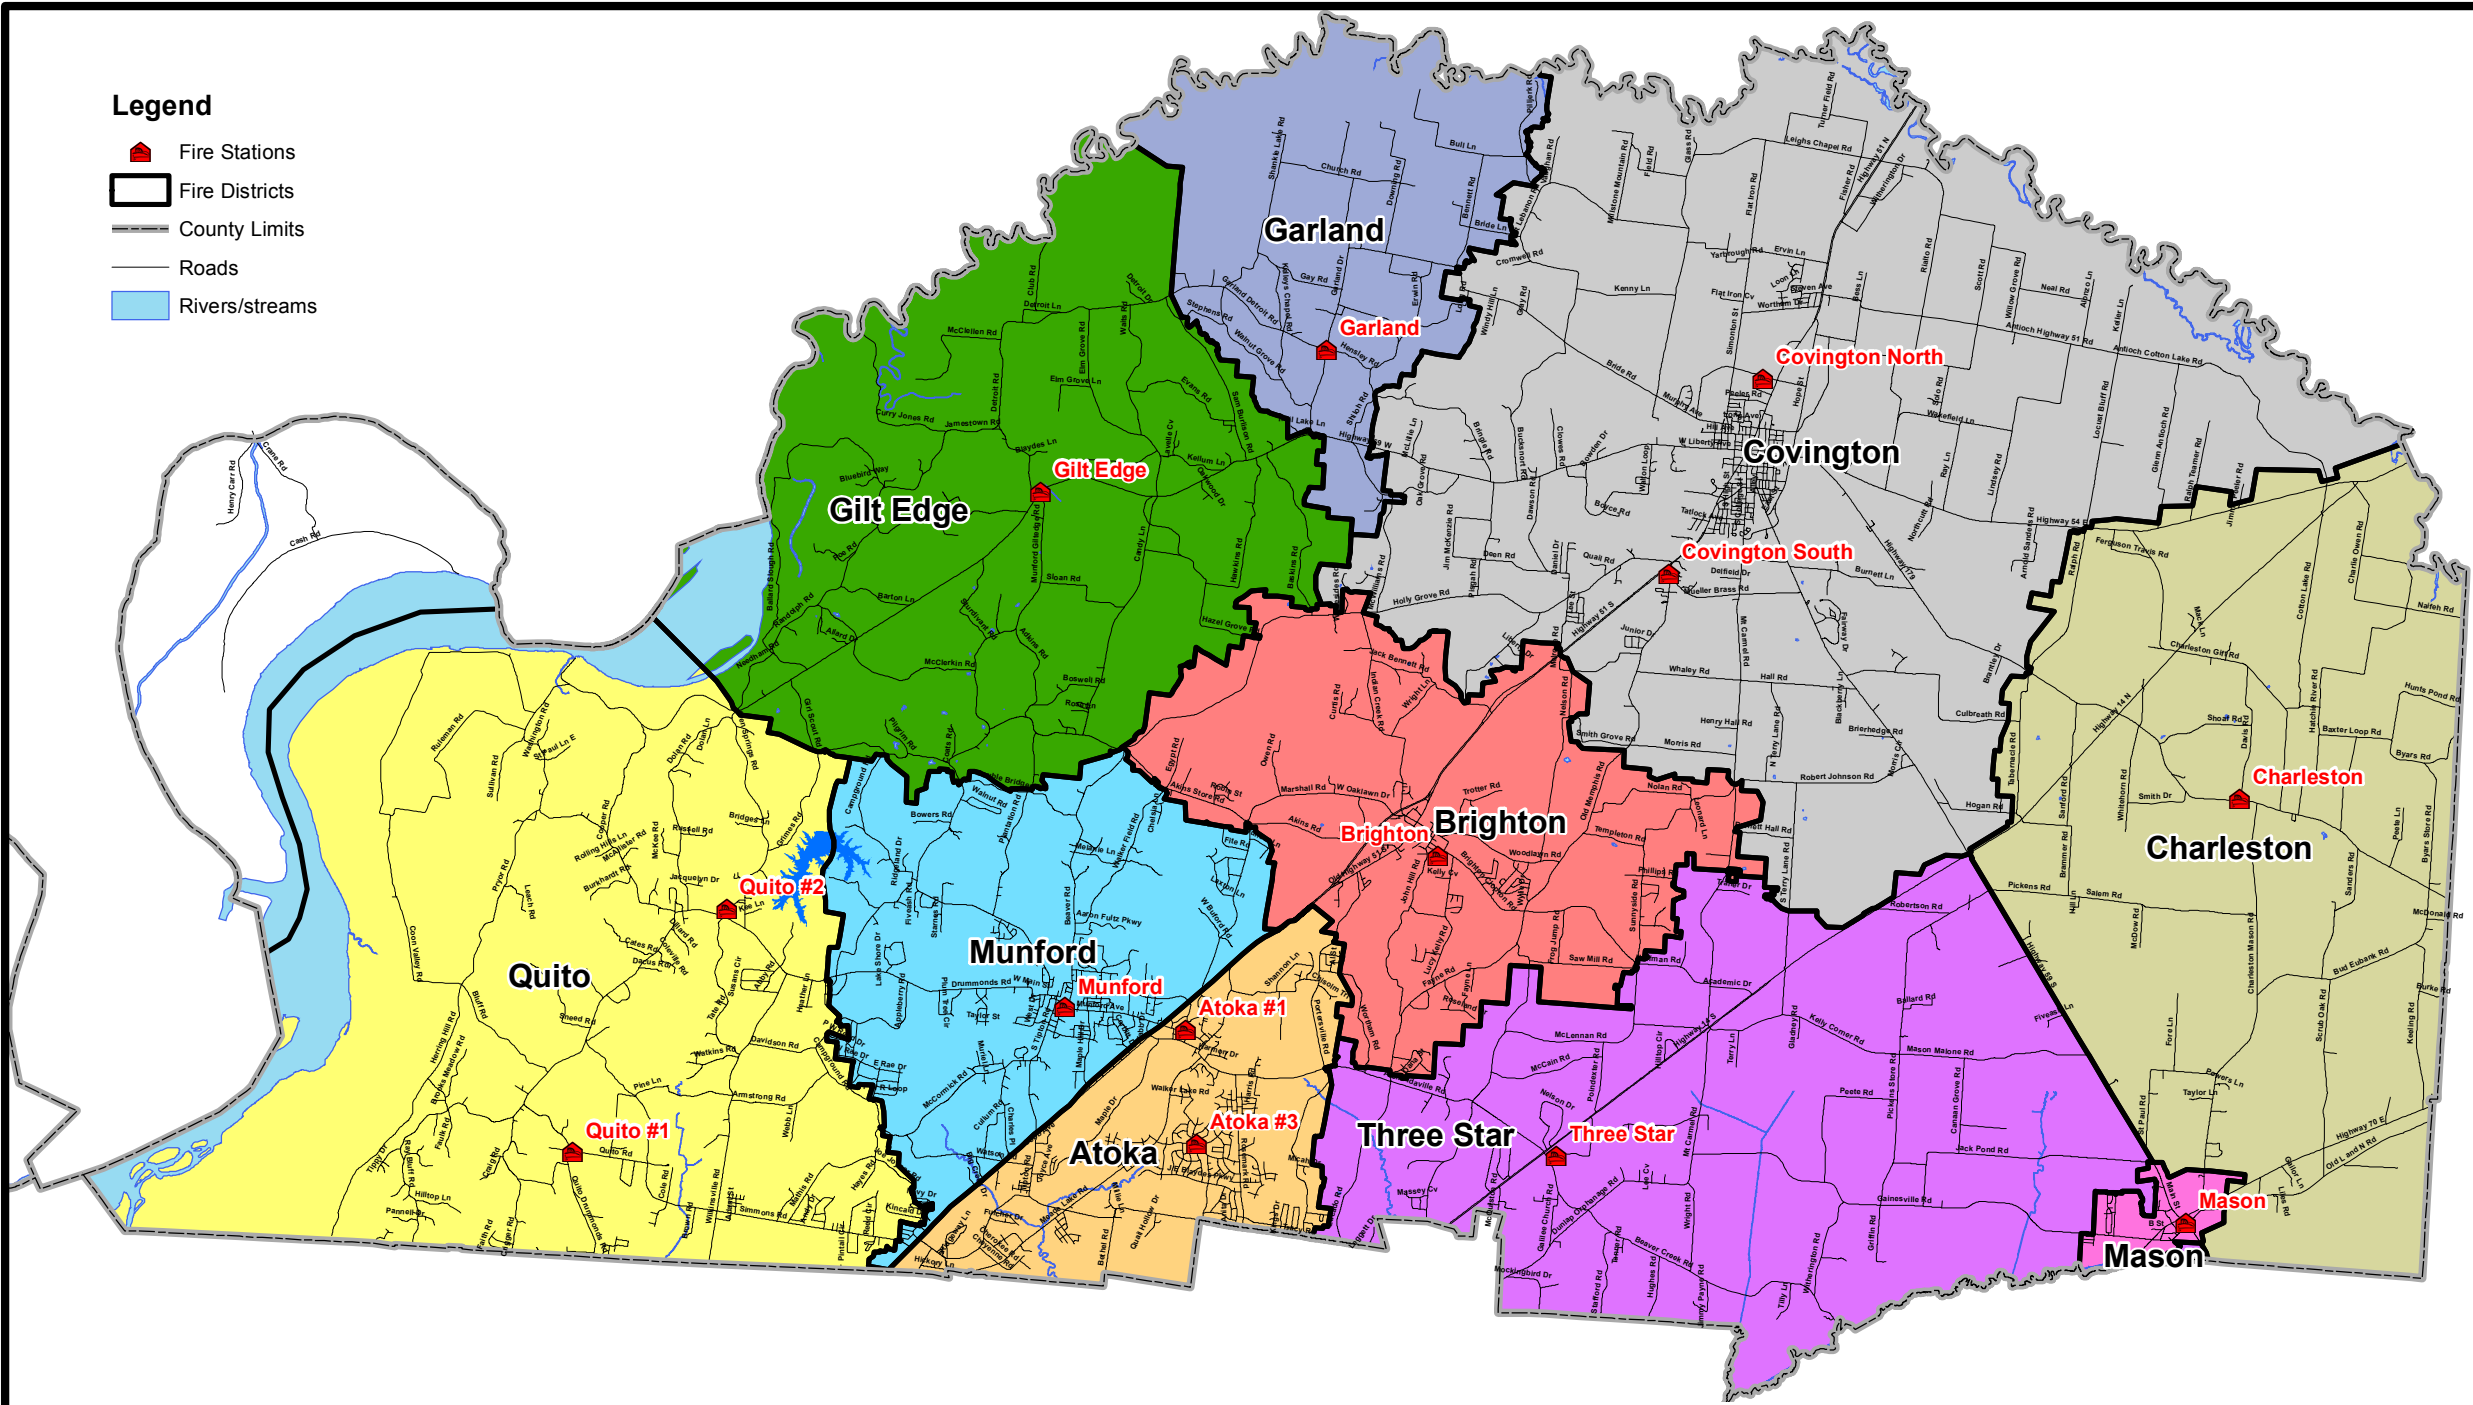

Legend

-  Fire Stations
-  Fire Districts
-  County Limits
-  Roads
-  Rivers/streams

TIPTON COUNTY FIRE DISTRICTS & STATIONS

 TIPTON COUNTY GIS MAKES NO WARRANTY, EXPRESS OR IMPLIED, NOR ANY GUARRANTY AS TO THE CONTENT, SEQUENCE, ACCURACY, TIMELINESS OR COMPLETENESS OF ANY OF THE INFORMATION PROVIDED. TIPTON COUNTY DOES NOT WARRANT, REPRESENT, OR GUARANTEE ANY WARRANTIES, THE SEALS, SIGNS, OR LOGOS OF ANY ENTITY ASSOCIATED WITH ANY COURSE OF ACTION WHICH MAY BE TAKEN AS A RESULT OF USING THIS INFORMATION. THIS INFORMATION IS PROVIDED FOR INFORMATIONAL PURPOSES ONLY. THIS MAP IS PROHIBITED WITHOUT PERMISSION FROM TIPTON COUNTY GIS.

0 2 Miles
 Map Created On: 6/30/2015
 Tipton County GIS Department