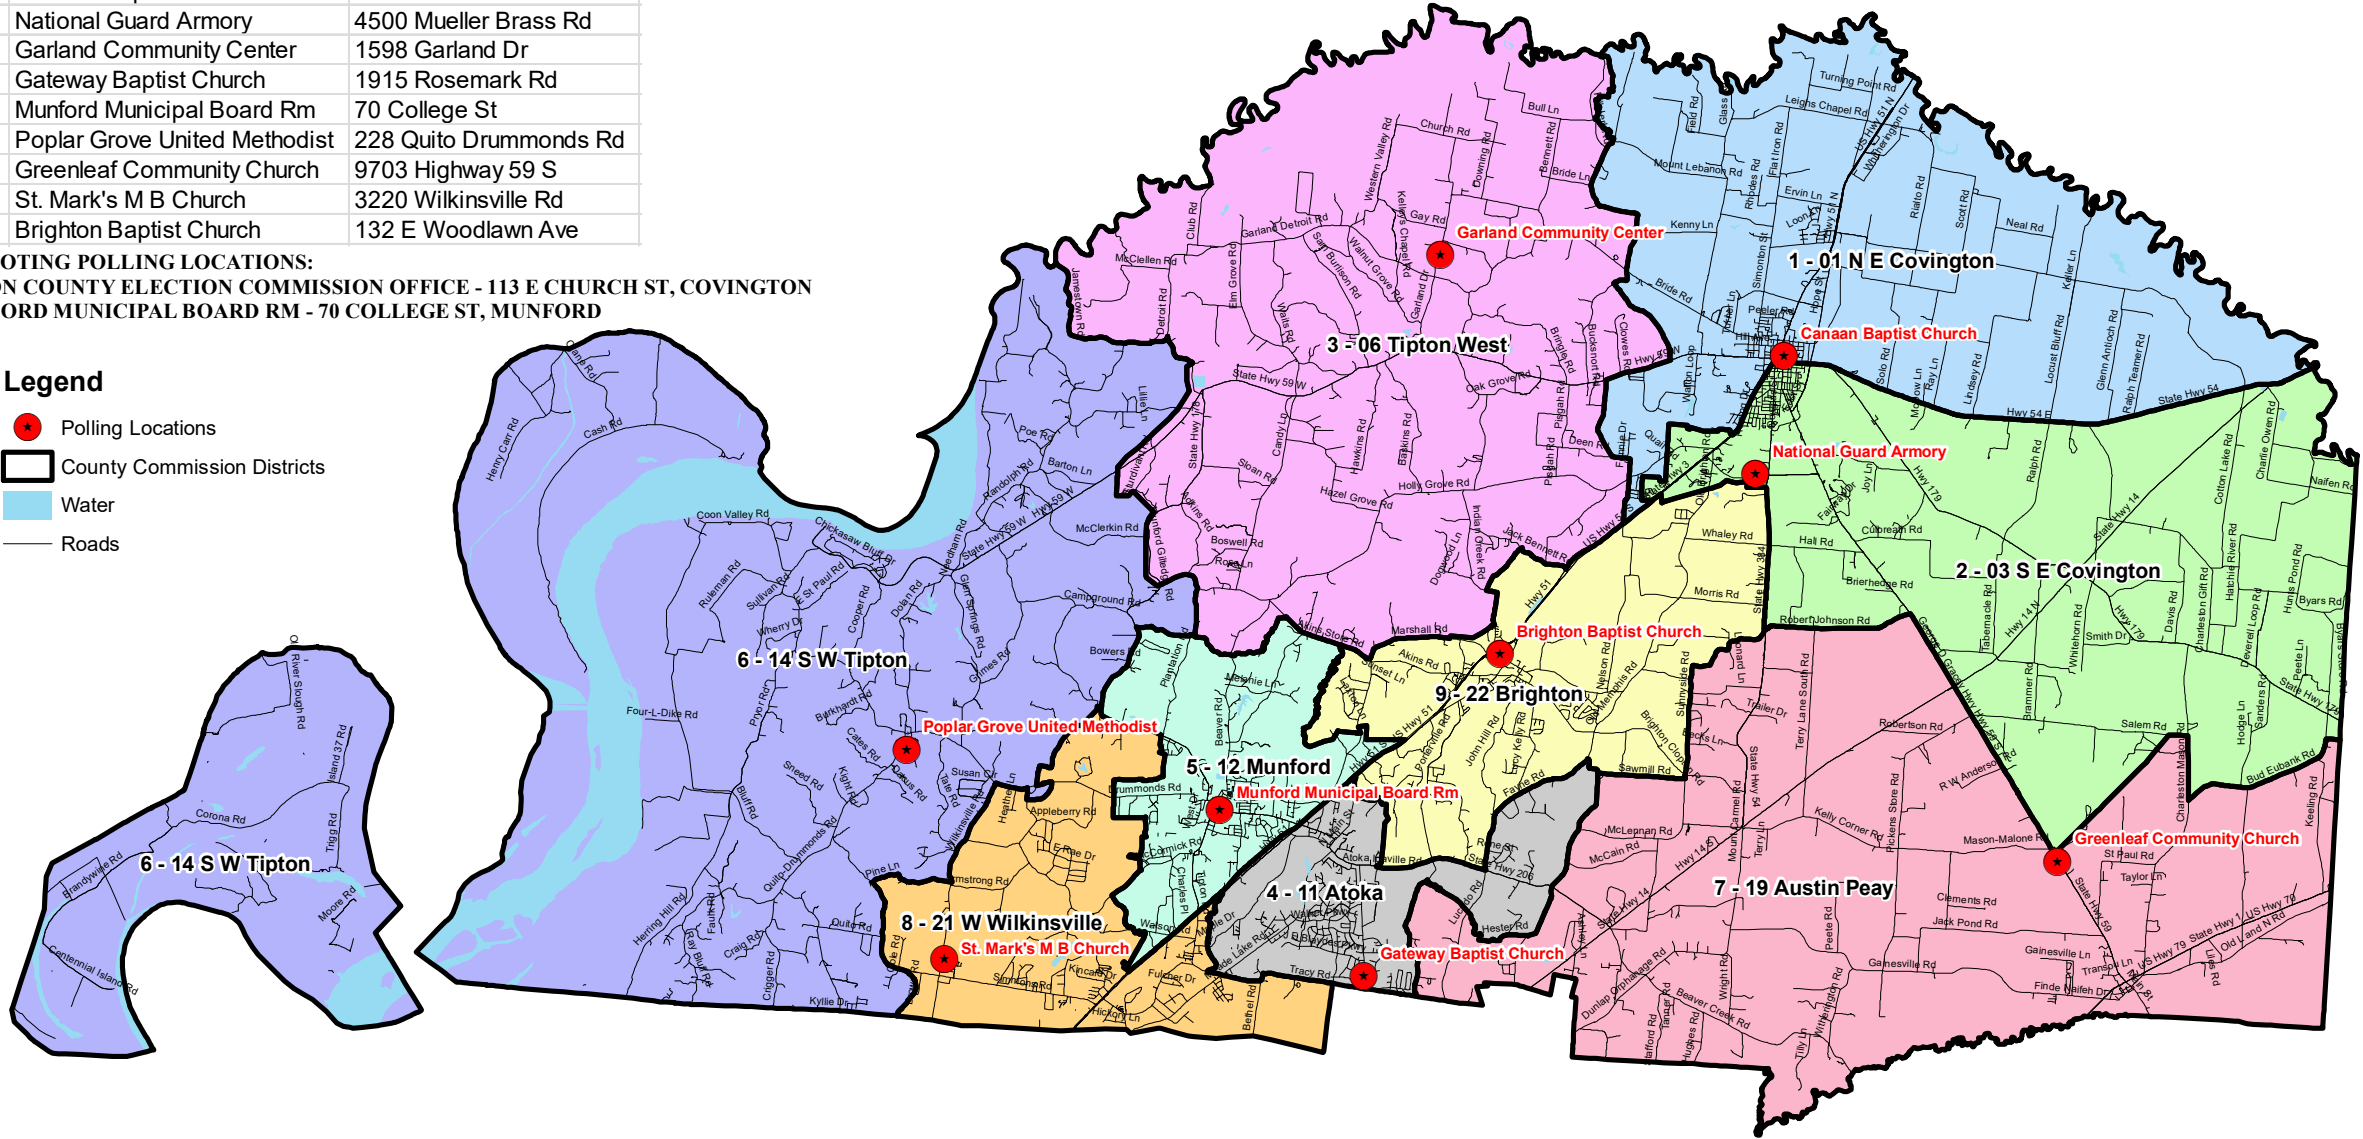

Polling Locations

	Location	Address
1-1	Canaan Baptist Church	211 N Main St
2-3	National Guard Armory	4500 Mueller Brass Rd
3-6	Garland Community Center	1598 Garland Dr
4-11	Gateway Baptist Church	1915 Rosemark Dr
5-12	Munford Municipal Board Rm	70 College St
6-14	Poplar Grove United Methodist	228 Quito Drummonds Rd
7-19	Greenleaf Community Church	9703 Highway 59 S
8-21	St. Mark's M B Church	3220 Wilkinsville Rd
9-22	Brighton Baptist Church	132 E Woodlawn Ave

EARLY VOTING POLLING LOCATIONS:

1) TIPTON COUNTY ELECTION COMMISSION OFFICE - 113 E CHURCH ST, COVINGTON
2) MUNFORD MUNICIPAL BOARD RM - 70 COLLEGE ST, MUNFORD

Legend

- ★ Polling Locations
- County Commission Districts
- Water
- Roads

***For More Information Contact the Election Commission Office at 901.476.0223

TIPTON COUNTY ELECTION MAP

Map Created On: 8/15/2018
Tipton County GIS Department